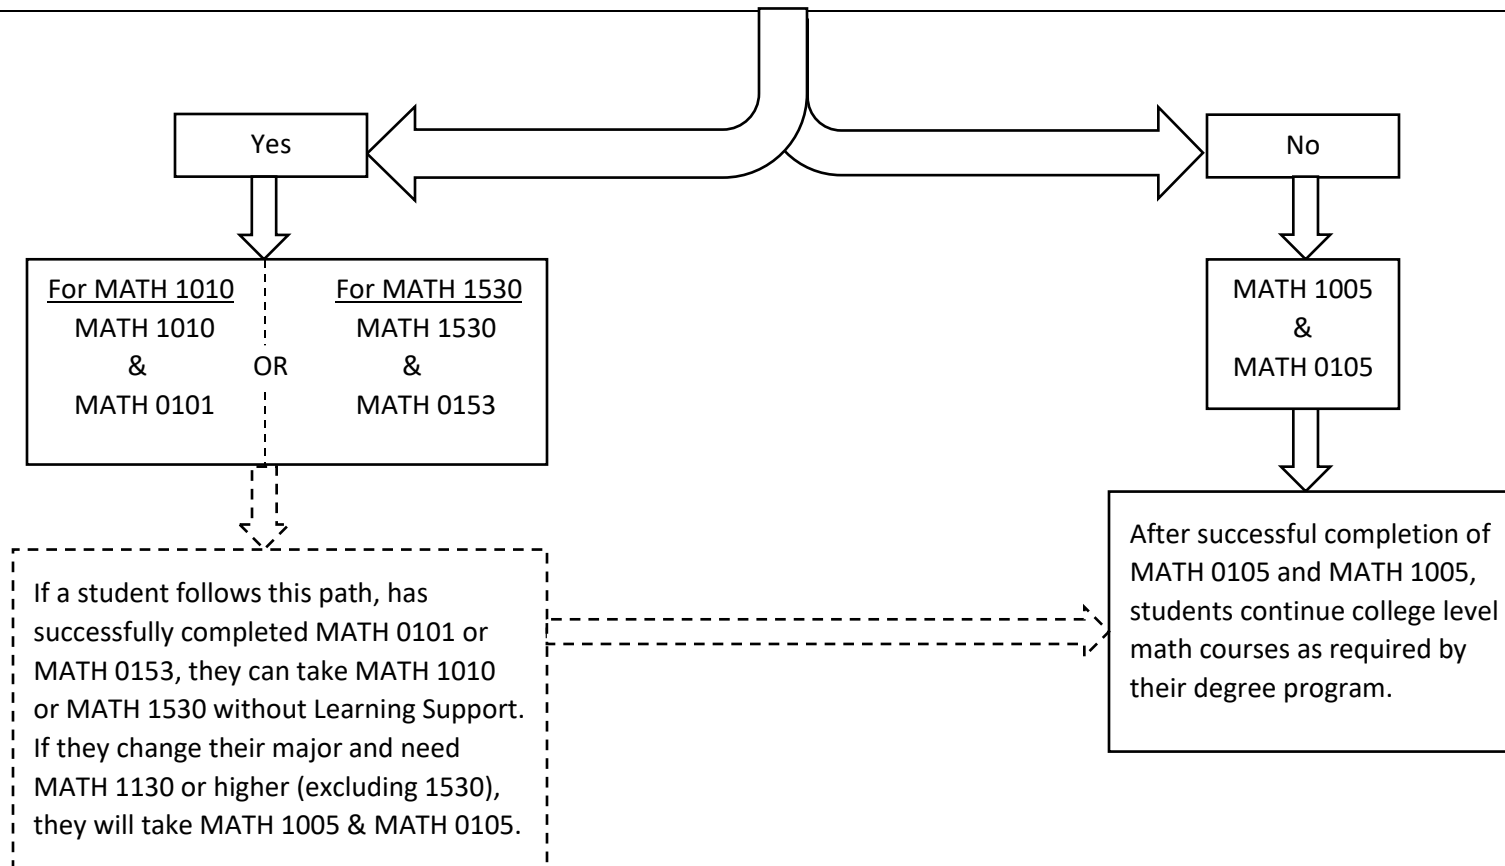

LEARNING SUPPORT MATH ADVISING RECOMMENDATIONS

Does the student's degree program require **only** MATH 1010 or **only** MATH 1530?

IMPORTANT: All MATH Learning Support classes will be linked to a specific college-level course with the same section number. For example, MATH 0101-X01 is linked to MATH 1010-X01. Exceptions are night courses that are linked to online sections. For Fall 2023, these exceptions are MATH 0101-X62, MATH 0105-X08 and X62, and MATH 0153-X62. These are paired with an online college-level section.