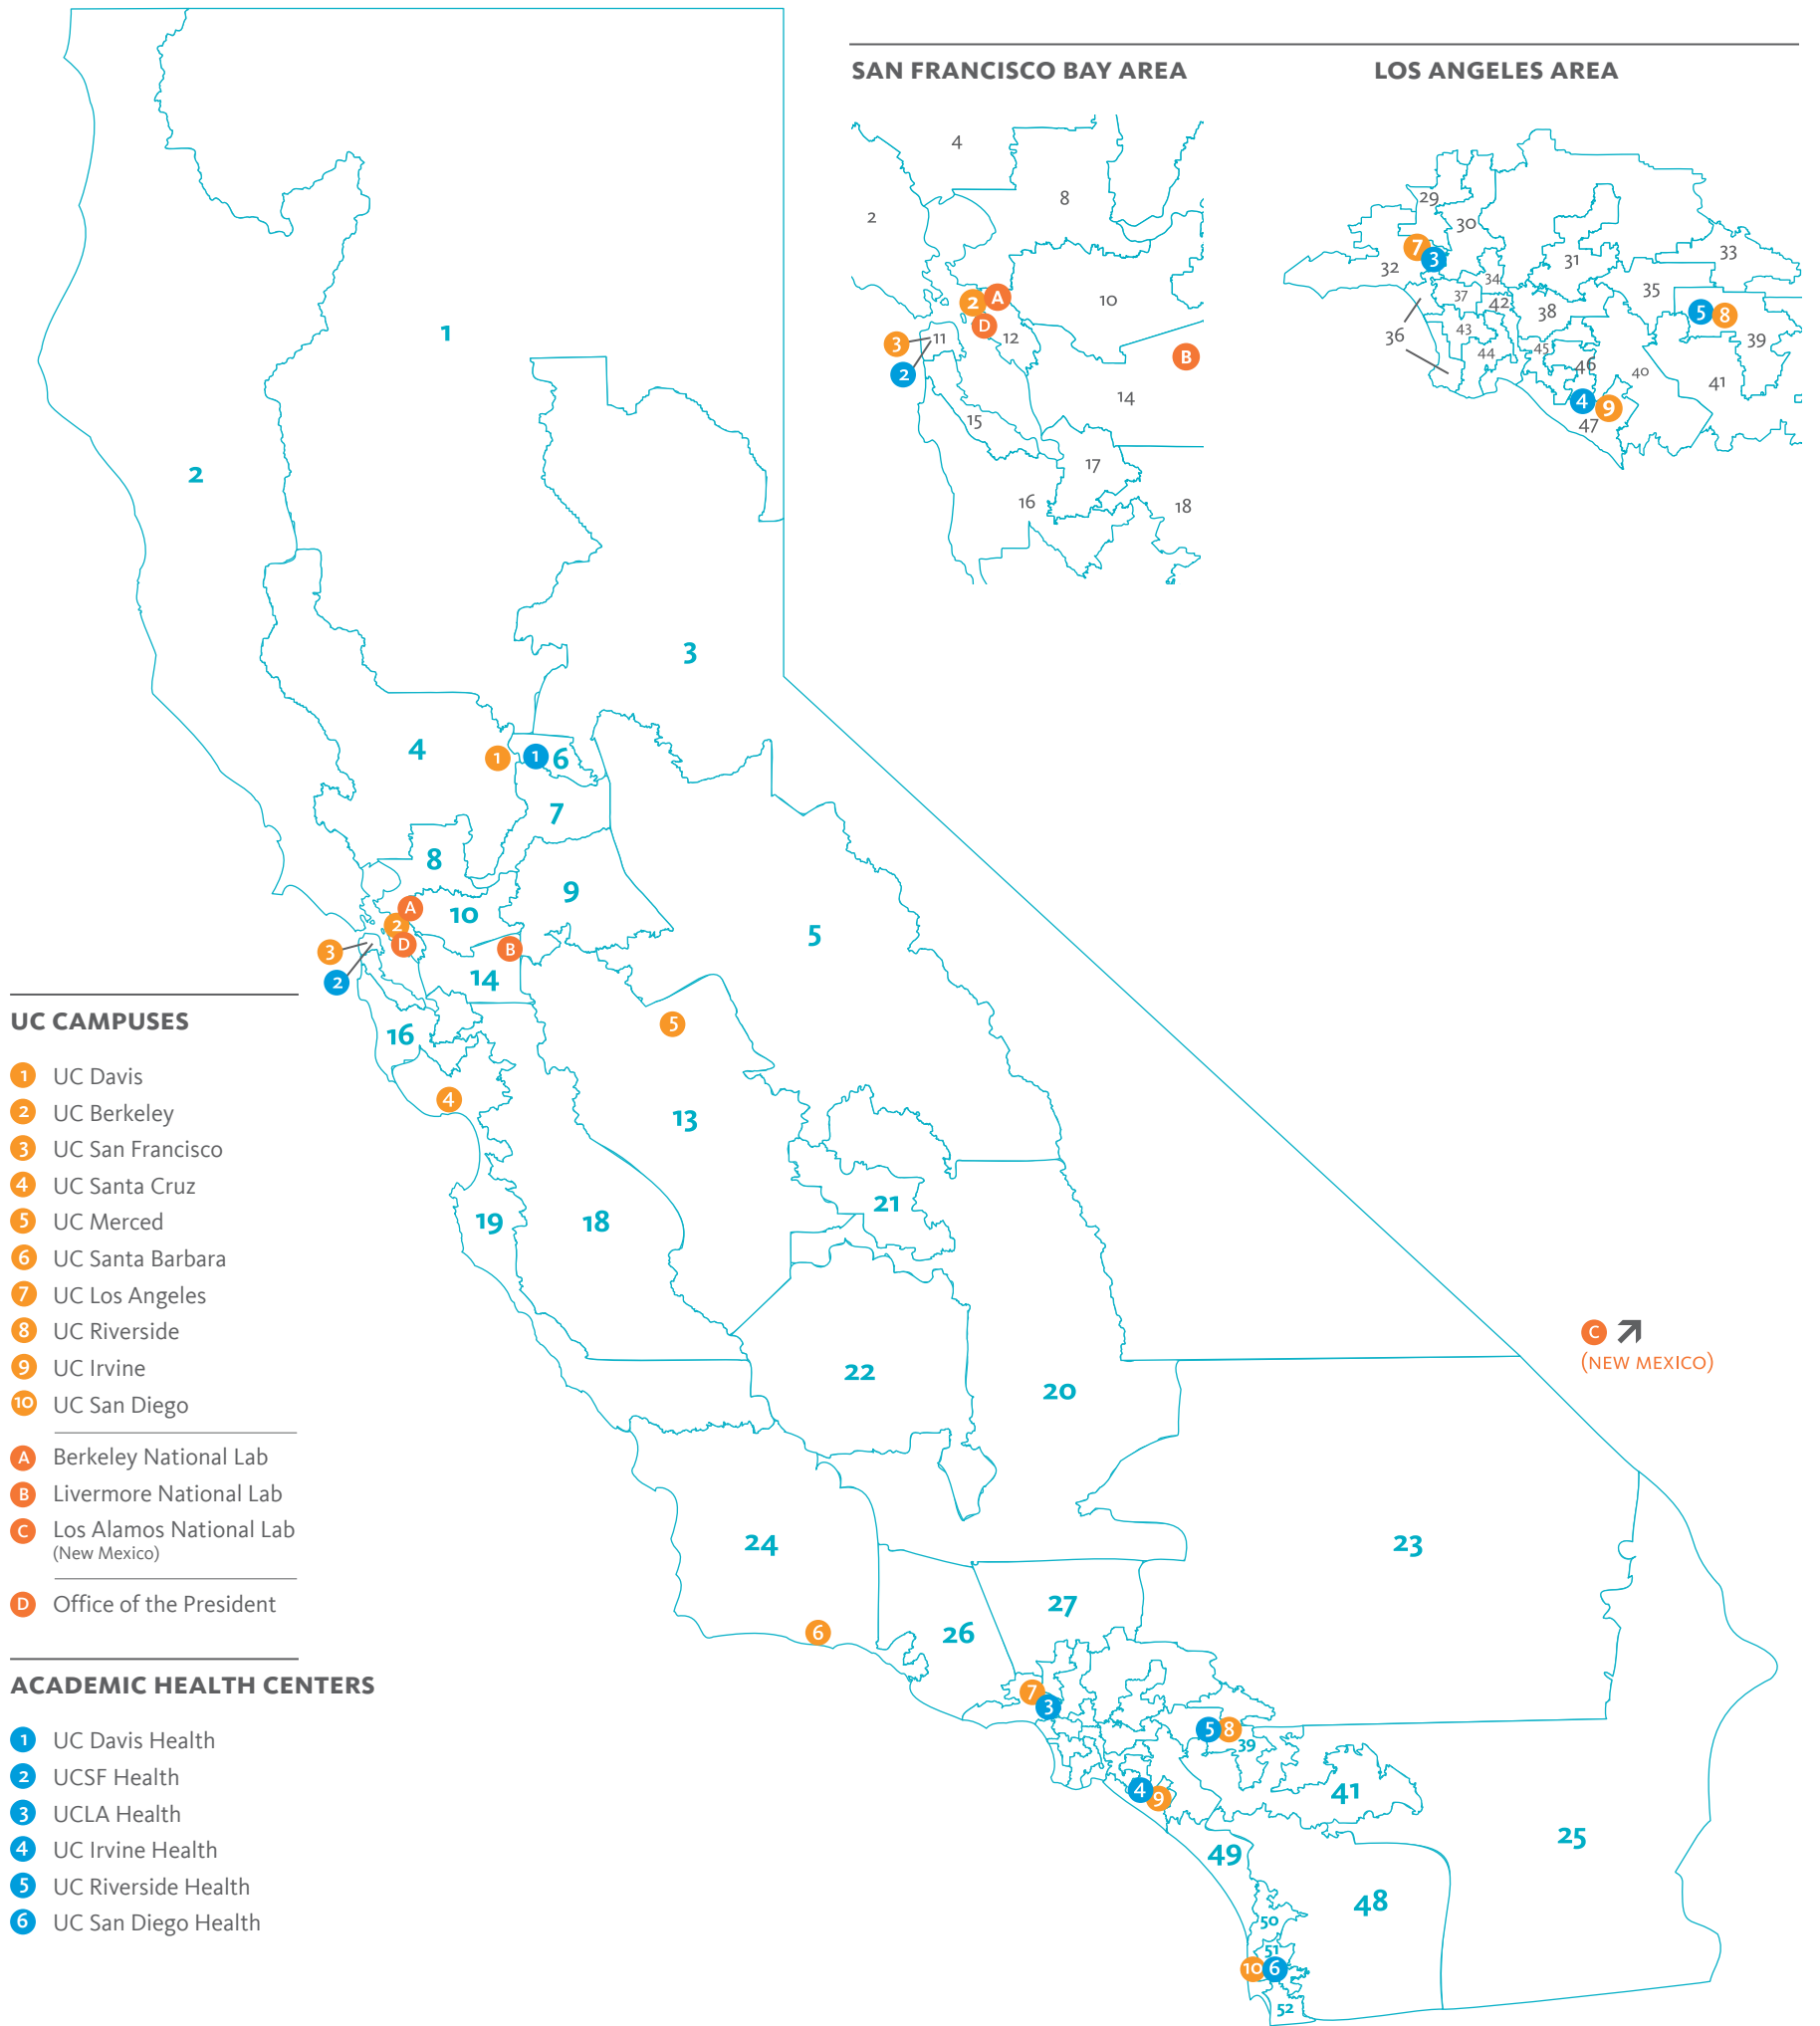

California Congressional Districts

UC CAMPUSES

- 1 UC Davis
 - 2 UC Berkeley
 - 3 UC San Francisco
 - 4 UC Santa Cruz
 - 5 UC Merced
 - 6 UC Santa Barbara
 - 7 UC Los Angeles
 - 8 UC Riverside
 - 9 UC Irvine
 - 10 UC San Diego
- A Berkeley National Lab
 - B Livermore National Lab
 - C Los Alamos National Lab (New Mexico)
 - D Office of the President

ACADEMIC HEALTH CENTERS

- 1 UC Davis Health
- 2 UCSF Health
- 3 UCLA Health
- 4 UC Irvine Health
- 5 UC Riverside Health
- 6 UC San Diego Health

DISTRICT REPRESENTATIVES

1 Doug LaMalfa	10 Mark DeSaulnier	19 Jimmy Panetta	28 Judy Chu	37 Sydney Kamlager
2 Jared Huffman	11 Nancy Pelosi	20 Vince Fong	29 Tony Cárdenas	38 Linda Sánchez
3 Kevin Kiley	12 Barbara Lee	21 Jim Costa	30 Adam Schiff	39 Mark Takano
4 Mike Thompson	13 John Duarte	22 David Valadao	31 Grace Napolitano	40 Young Kim
5 Tom McClintock	14 Eric Swalwell	23 Jay Obernolte	32 Brad Sherman	41 Ken Calvert
6 Ami Bera	15 Kevin Mullin	24 Salud Carbajal	33 Pete Aguilar	42 Robert Garcia
7 Doris Matsui	16 Anna Eshoo	25 Raul Ruiz	34 Jimmy Gomez	43 Maxine Waters
8 John Garamendi	17 Ro Khanna	26 Julia Brownley	35 Norma Torres	44 Nanette Diaz Barragán
9 Josh Harder	18 Zoe Lofgren	27 Mike Garcia	36 Ted Lieu	45 Michelle Steel

US SENATORS

Alex Padilla
Laphonza Butler