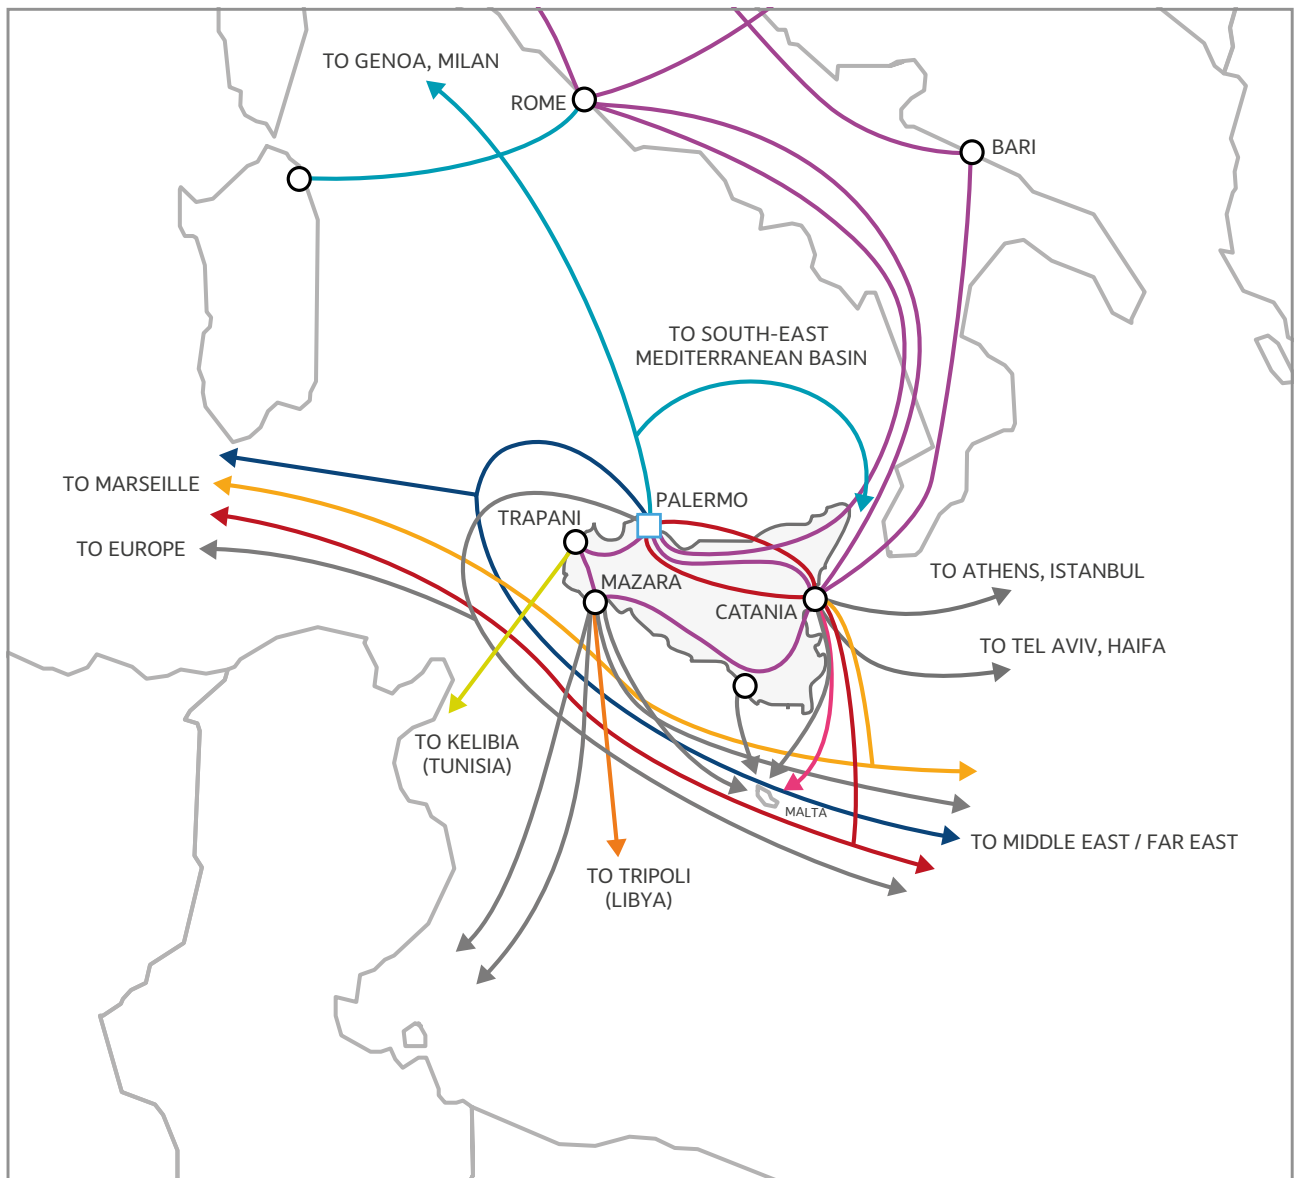

Located closer to North Africa, the Mediterranean and the Middle East than any other European peering point, connected to all cable landing stations in Sicily and served by Sparkle Tier 1 grade IP Transit service Seabone, locally endowed with top global content, Sicily Hub provides top quality and cost efficient connectivity services with reduced latency and lower bandwidth costs than any other European location.

Perfect Ecosystem for:

- **ISPs, Carriers and Mobile Operators**
 - Private Peering through the Meet Me Room
 - Virtual Private Peering through the Meet Me Room of the most important Telehouses in the world
 - Public Peering through neutral leading IP exchange platforms (DE-CIX)
 - Virtual Public Peering through the most relevant ISPs/NAPs worldwide
 - Rich presence of Content & Media Providers and CDN Players
- **Content & Media Providers, CDN and Cloud Players**
 - Local access to video networks connecting all major media Hubs, Video Centers and Distribution platforms globally
 - Direct access to all players already present in the Sicily Hub ecosystem
 - Fast and competitive connection to MEA and European end customers
 - Rich presence of end users' networks
- **Multinational customers, Enterprises and Vertical Segments**
 - Direct access to major Cloud Player through Sparkle Multicloud Solution
 - Direct access to all players already present in the Sicily Hub ecosystem

Sicily Hub Map

Submarine Cables landing in Sicily

- SeaMeWe 4
- SeaMeWe 5
- IMEWE
- Mediterranean Backbone
- BlueMed
- Terrestrial Backbone
- Bilateral Cable Trapani - Kelibia
- Bilateral Cable Mazara - Tripoli
- Bilateral Cable Catania - Malta
- Other Submarine Cables