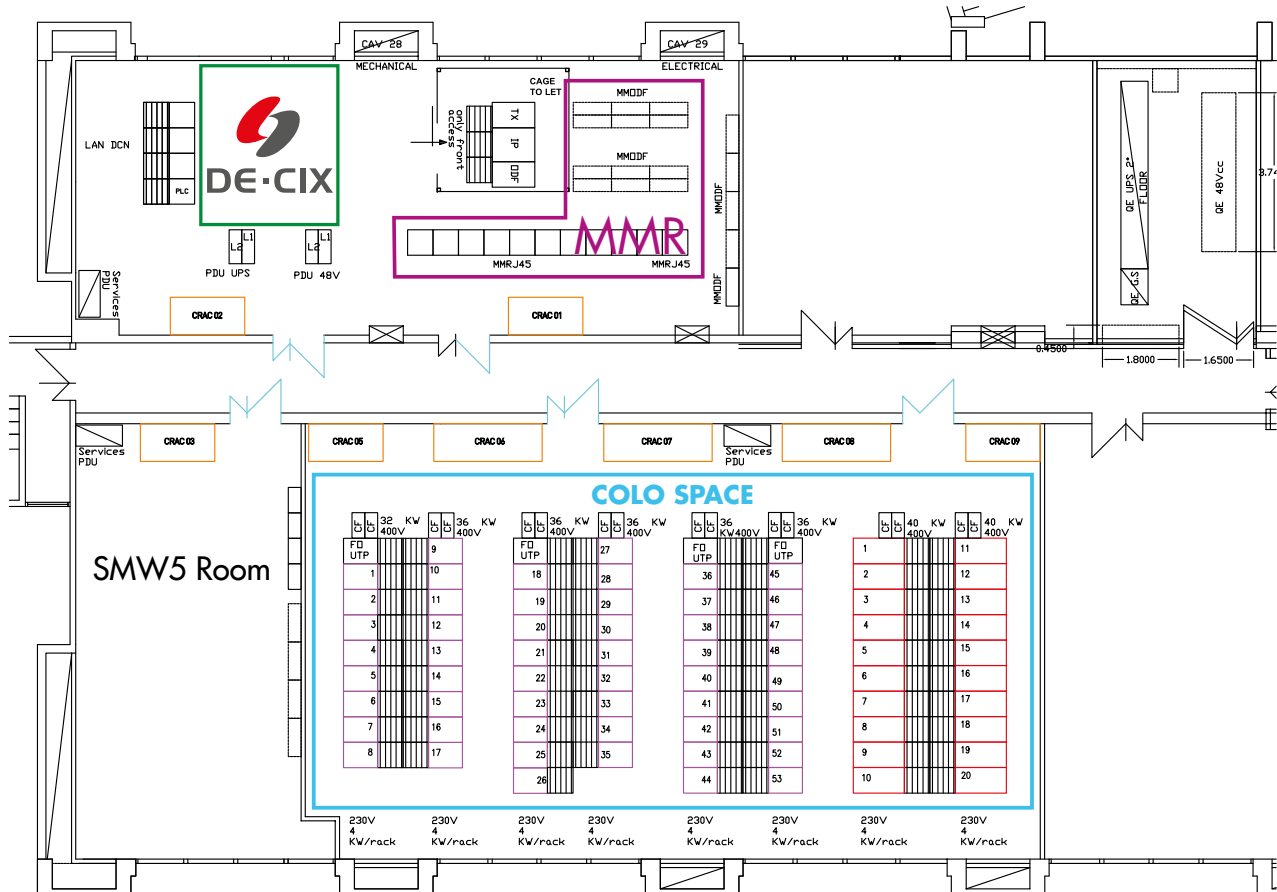

Sicily Hub Map

Submarine Cables landing in Sicily

- SeaMeWe 4
- SeaMeWe 5
- IMEWE
- Mediterranean Backbone
- BlueMed
- Terrestrial Backbone
- Bilateral Cable Trapani - Kelibia
- Bilateral Cable Mazara - Tripoli
- Bilateral Cable Catania - Malta
- Other Submarine Cables