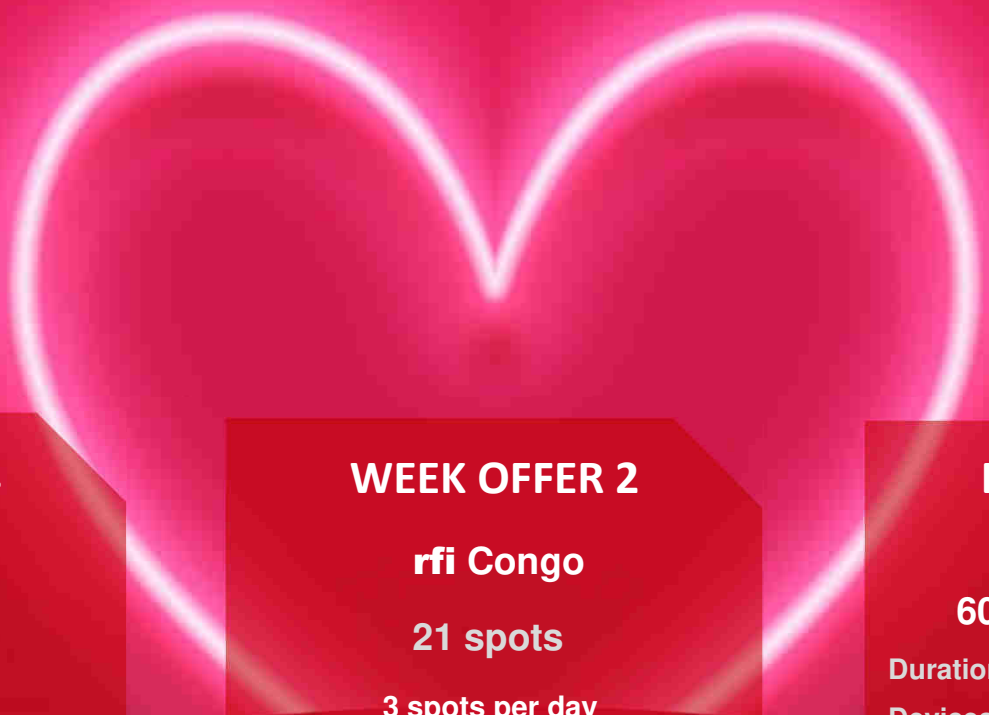

An aerial photograph of a city, likely Kinshasa, Congo, showing a dense urban landscape with numerous buildings, streets, and green spaces. The city is viewed from a high angle, looking down towards the center. A large, dark, semi-transparent rectangular box is overlaid in the center of the image, containing the text "2024 SPECIAL PRICE CONGO" in white, bold, sans-serif capital letters. The background shows a mix of residential and commercial buildings, with some taller structures visible in the distance. The sky is a pale, hazy blue, suggesting an overcast day or a hazy atmosphere. The overall scene depicts a bustling urban environment.

**2024 SPECIAL PRICE
CONGO**

Valentine's day

From February 8th to 14th 2024

FEBRUARY

WEEK OFFER 1

rfi Congo

14 spots

**2 spots per day
all day long**