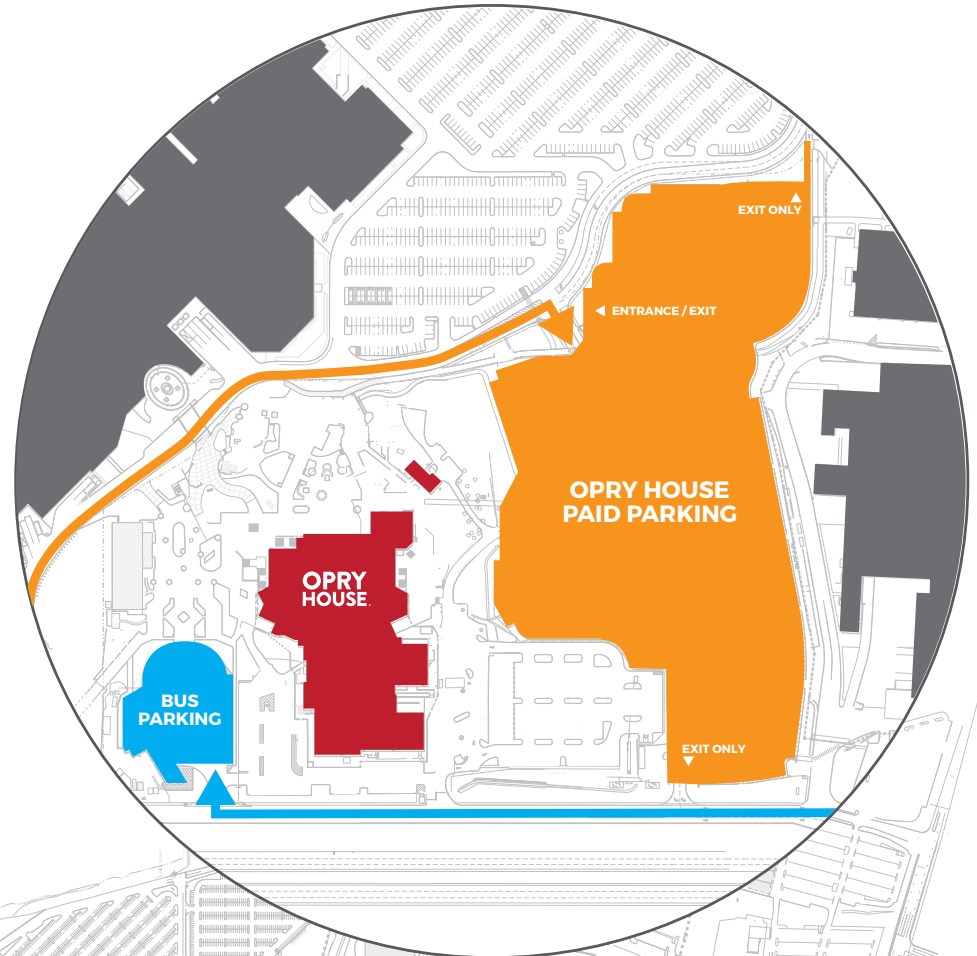

OPRY ENTERTAINMENT COMPLEX MAP

OPRY HOUSE PAID PARKING LOT

Access via Exit 11 off of Briley Parkway (TN-155), following the directions below

Note: Rates apply for this lot

OPRY HOUSE BUS/MOTORCOACH PARKING

Access via Exit 12 off of Briley Parkway (TN-155), following the directions below

Note: If bus parking is full upon arrival, an attendant will direct to overflow parking

	OPRY HOUSE PAID PARKING
	OPRY HOUSE BUS/MOTORCOACH PARKING

EXIT 11

BRILEY PARKWAY

EXIT 12