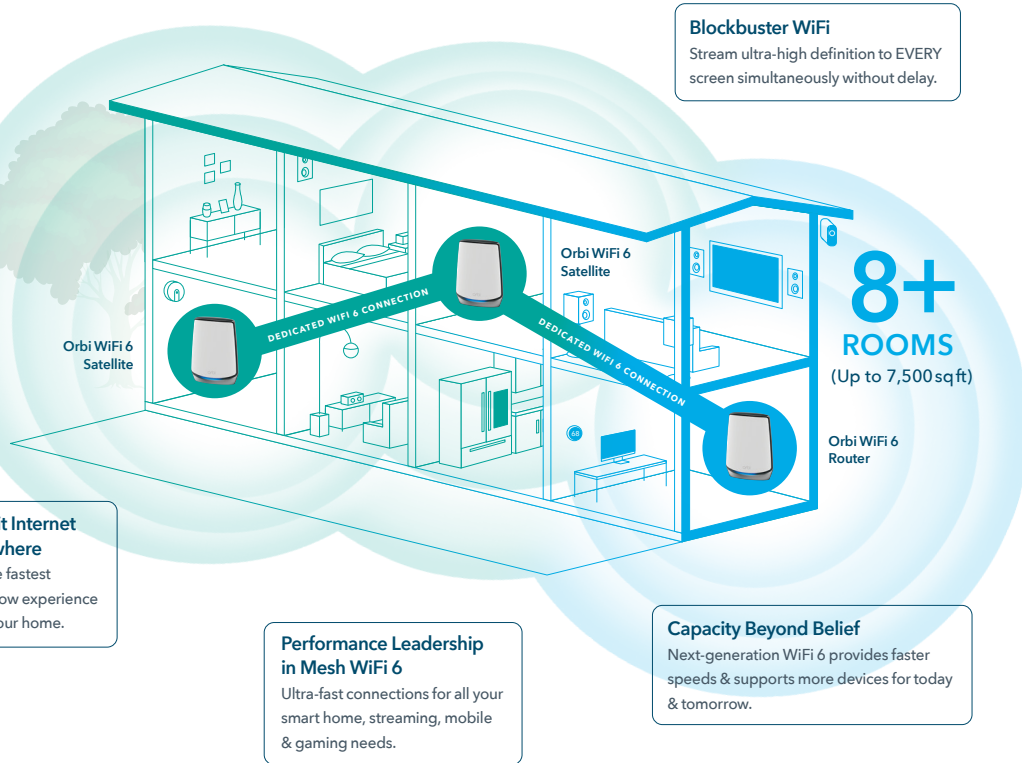

Protect your connected home devices from Internet threats with best-in-class anti-virus, anti-malware & data protection.¹

Manage Your Kids' Screen Time.

NETGEAR Smart Parental Controls™ let you easily manage your kids' time online across their connected devices.²

Gigabit Speeds Where You Need Them.

Don't let your home be a maze of dead zones. Get consistent speeds everywhere with Tri-band dedicated wireless backhaul, 12 Gigabit Ethernet ports & a 2.5Gbps Internet port.

It's Easy.

Enjoying your WiFi has never been easier. With the Orbi app, set up your WiFi, customize your settings & enjoy your new Orbi WiFi in minutes.

House Diagram

orbi™

Ultimate Smart Home Experience

orbi™
NETGEAR Orbi App