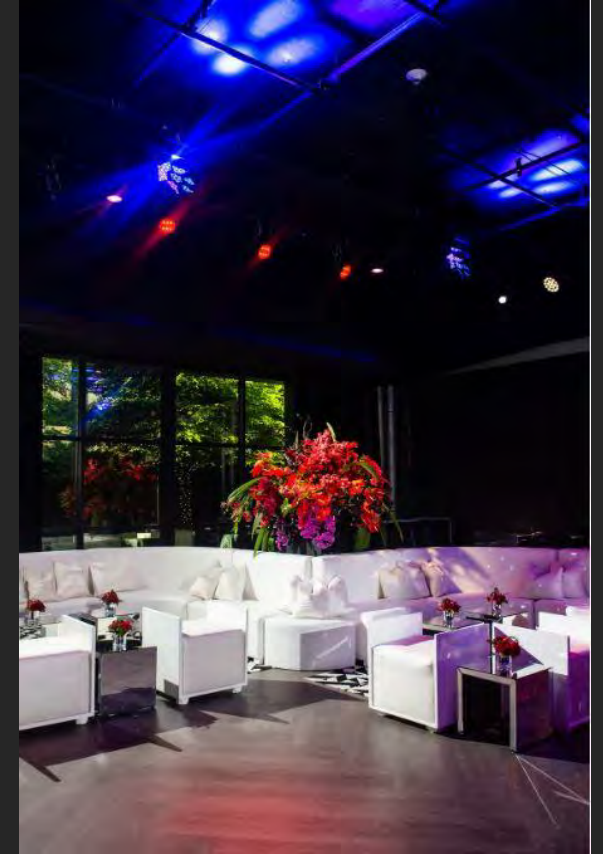

Private Party

3ten
AUSTIN CITY
LIMITS LIVE