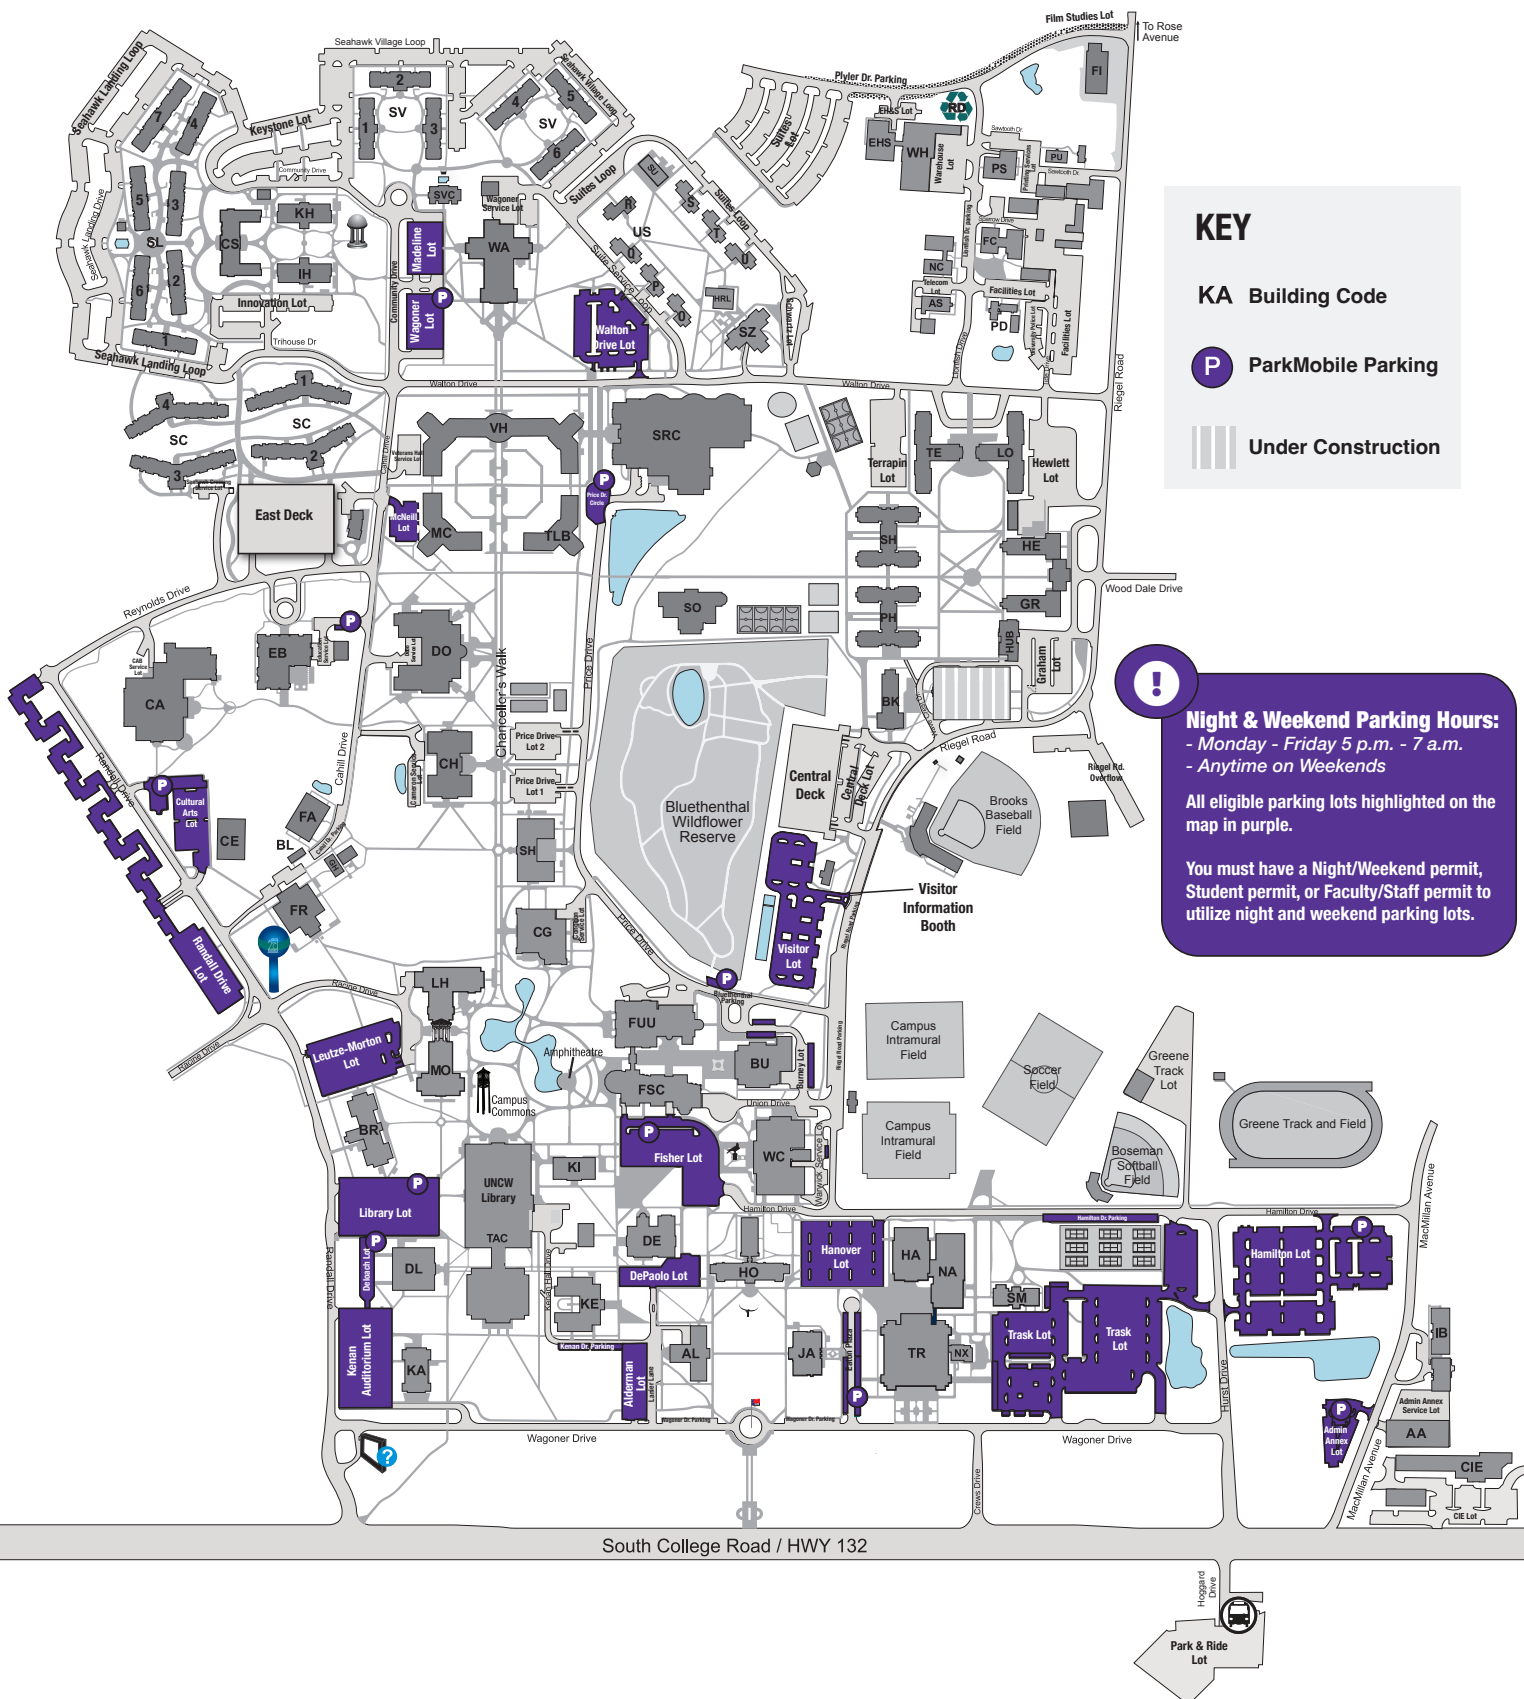

NIGHT/WEEKEND MAP 2024-25

You **MUST** have a parking permit to park in designated Night/Weekend lots

PARKING AND TRANSPORTATION

UNCW Parking and Transportation reserves the right to close or restrict use of lots at any time for scheduled events or maintenance.