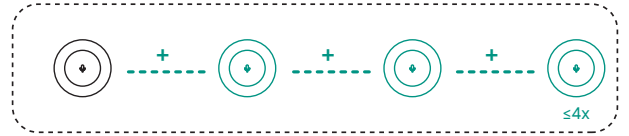

Let's Get Started

Google Meet |

Lenovo

1x

1x

1x

2x

1x

1x

4

5

hardware.meet/start

Ø 2MM
Ø 5/64IN

Ø 20MM
Ø 25/32IN

Ø 2MM
Ø 5/64IN