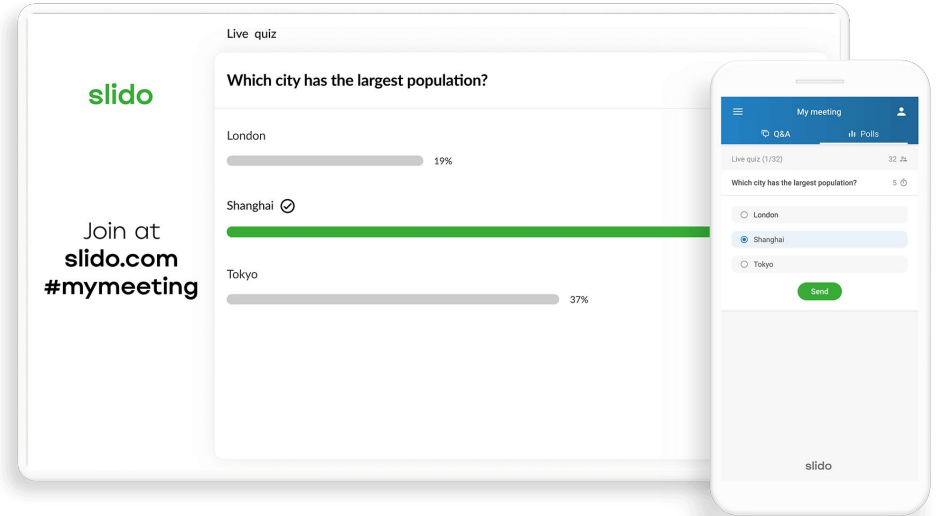

Host and play

From conferences to meeting rooms to classrooms, bring out the competitive spirit and make learning more social and fun.