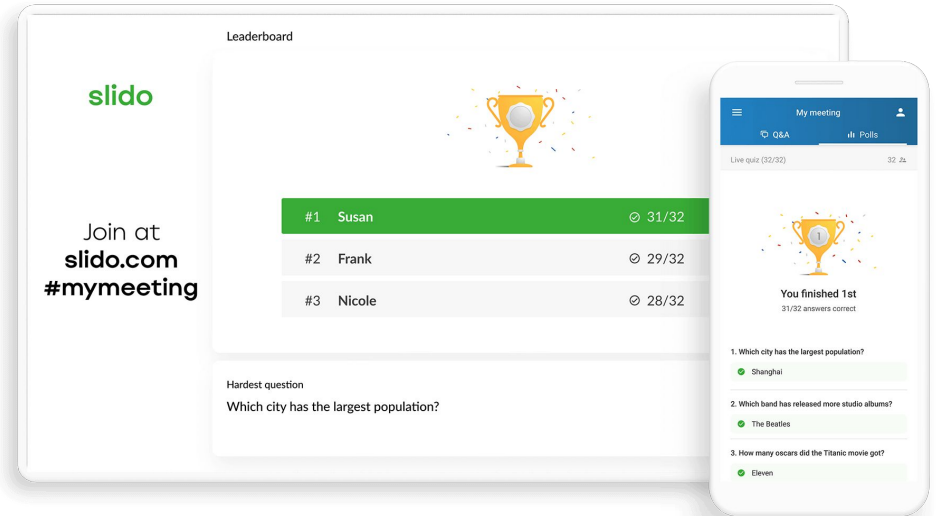

Announce the winners

Announce the winners
Display the leaderboard
with the top players and
give your quiz a big finish!