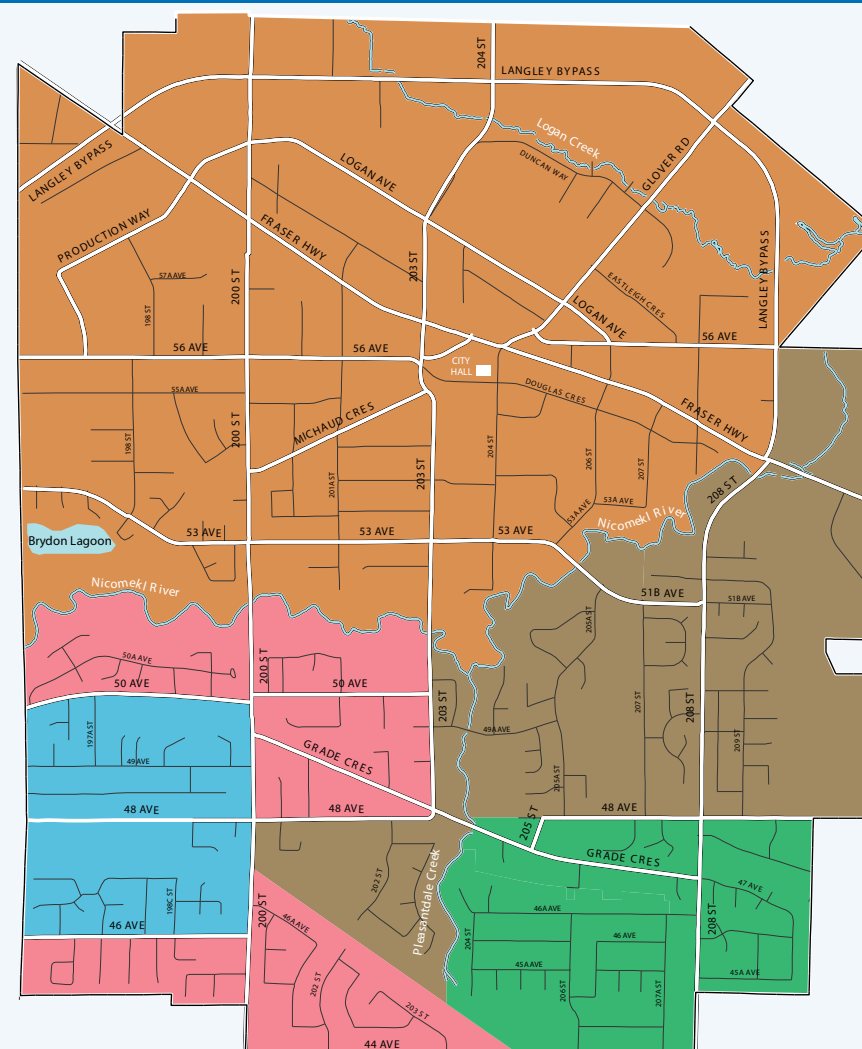

OOPS! Did you receive an Oops tag on collection day?

Our collection partners may leave these behind if your material is unable to be collected. The tag will indicate the issue.

GFL Environmental is Recycle BC's curbside collection partner in the City of Langley. They can answer questions about collection zones, missed pick-ups, holiday schedules, or recycling containers.

Contact: GFL Environmental
Phone: 778-765-3662
Email: srrecycle@gflenv.com

NEARBY DEPOTS

Central Surrey Recycling and Waste Centre
Address: 6711 154 St, Surrey, BC V3S 7C6
604-681-5600

Walnut Grove Bottle & Return Centre
#8 - 20280 97 Ave, Langley
604-513-0420

Langley Bottle Depot
20137 Industrial Avenue Langley

London Drugs - Langley*
1B - 20202 66th Ave, Langley
604-448-4818

London Drugs - Cloverdale*
#821 - 17685 64 Ave, Surrey
604-448-4875

*London Drugs accept flexible plastics and foam packaging only. Due to space limitations, a maximum of one grocery bag of each material is suggested per visit.

ABOUT RECYCLE BC

Recycle BC is a not-for-profit organization responsible for residential packaging and paper product recycling throughout BC, servicing over 2 million households. Recycle BC ensures your household materials are picked up, sorted, and responsibly managed and recycled. Our program is funded by 1,200 businesses that include retailers, manufacturers and restaurants that supply packaging and paper to BC residents, shifting costs away from homeowners.

For more information visit:

RecycleBC.ca
@RecycleBC

Learn more at RecycleBC.ca