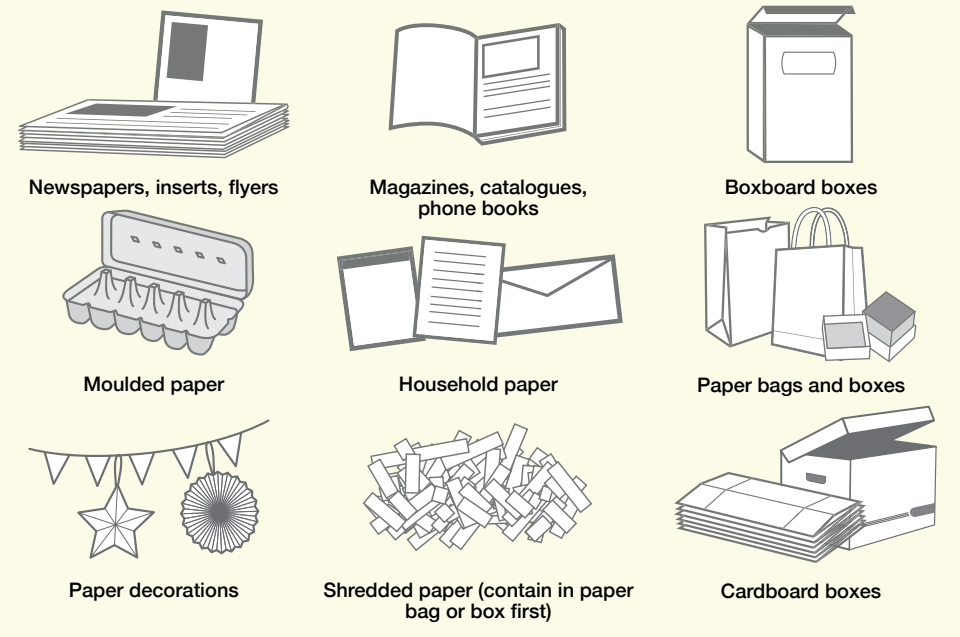

Clean and dry paper only

CONTAINERS

PUT INTO BLUE BOX

Empty and rinse containers

GLASS

PUT INTO GREY BOX

Empty and rinse glass bottles and jars

DROP-OFF ONLY

TAKE TO RECYCLING DEPOT

Not accepted in your yellow bag, blue box, or grey box

- ✓ Greeting cards
- ✓ Paper gift wrap
- ✓ Paper gift bags
- ✓ Paper carry-out beverage trays
- ✓ Cores from paper towel and toilet tissue
- ✓ Compressed paper hangers
- ✓ Paper-only shipping envelopes