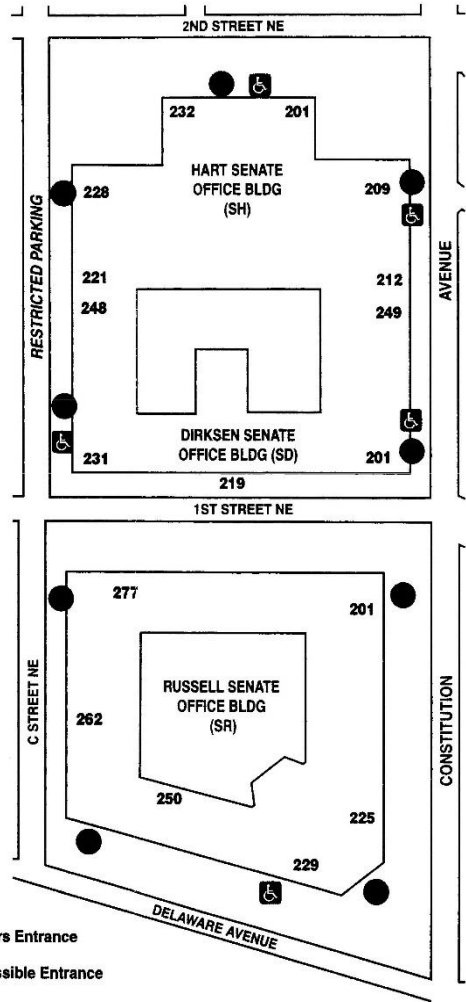

SENATE OFFICE BUILDINGS GENERALIZED FLOOR PLANS

House Office Buildings Office Numbering System

Rayburn House Office Building (RHOB)

- 4-digit office numbers beginning with "2"
- 2009 = ground floor
- 2109 = 1st floor
- 2409 = 4th floor

Longworth House Office Building (LHOB)

- 4-digit office numbers beginning with "1"
- 1205 = 2nd floor
- 1405 = 4th floor

Cannon House Office Building (CHOB)

- 3-digit office numbers
- 121 = 1st floor
- 421 = 4th floor

Getting to Sen. Vance's Office (Senate Dirksen Bldg – SDB-40) – 10:45 a.m.

If you are arriving by car or walking, enter the building through the Constitution Ave entrance. Take the elevators down to "B" level, and follow the signs for SDB 34 – SDB 47.

Those of you who are attending the 10 a.m. meetings with Rep. Jim Jordan, Rep. Dave Joyce and Rep. Bill Johnson, I have asked each of these offices to provide us with escorts under the Capitol to the Senate side. **Be sure that you're taking the subway to the Hart Building.** Once you're in the building, go past the Hart elevators to the door for the Dirksen Building. Follow the hallway and signs for Dirksen, and once in Dirksen, SDB 40 office will be on the right.