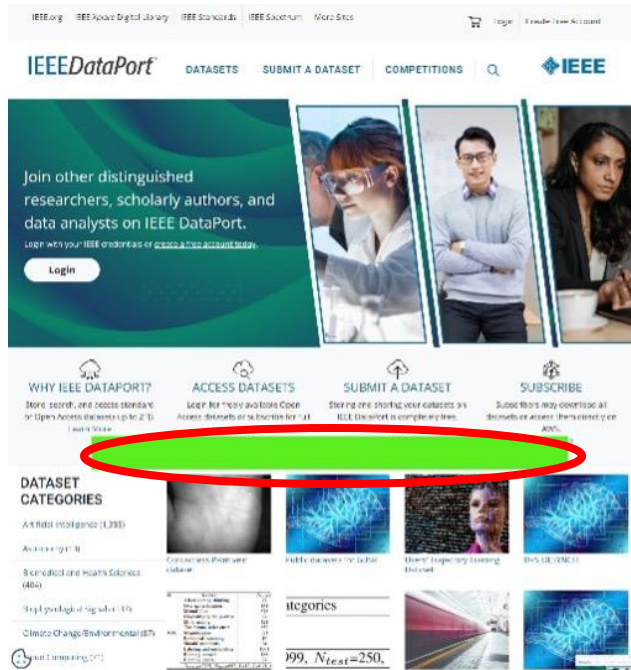

DataPort Advertising Pricing

Banner Ad: 1000x100 pixels

Banner Ad on Home Page:
$7,500/3 months

Banner Ad on Datasets Page:
$6,000/3 months

Banner Ad on Data Competitions Page: $6,000/3 months

Left Margin Ad on Home Page:
$4,500/3 months

Left Margin Ad on Datasets Page :
$3,000/3 months

Left Margin Ad on Data Competitions:
$3,000/3 months

Maximum of 6 ads will be rotated into each advertising position. If you want dedicated advertising space (no rotation), please contact melissa.handa@ieee.org for pricing.