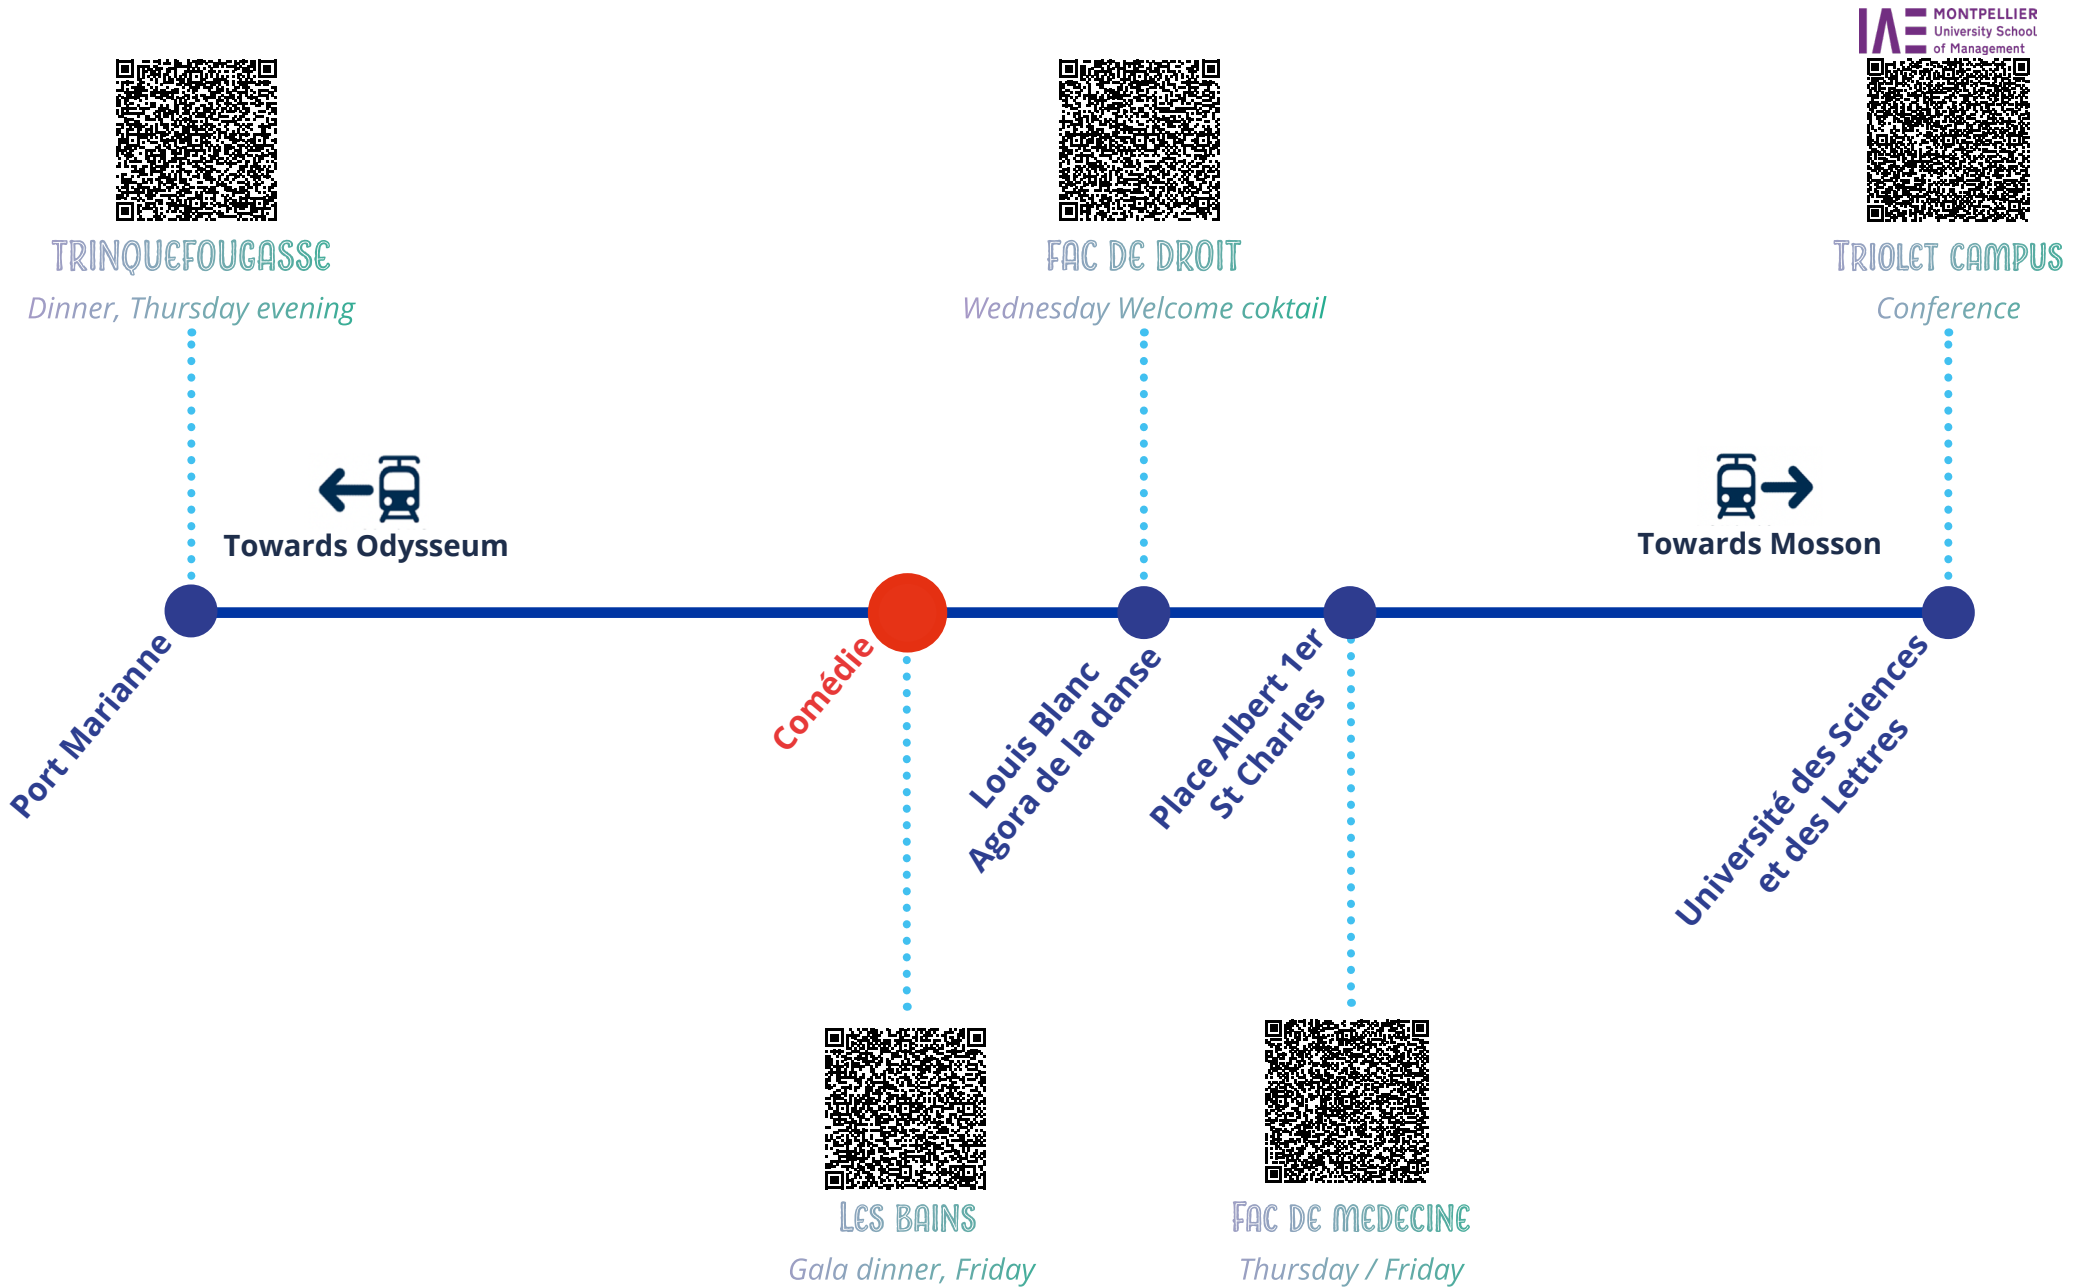

— Take Tram line 1 (blue)

..... Proceed on foot to the address : see QR code

GSSI - 5 • 6 • 7 JUNE

Conference Venue GSSI
University of Montpellier, Triolet Campus:

Triolet Campus Address: Place Eugène Bataillon,
34090 Montpellier

By tram

- From Montpellier St Roch train station or «Comédie»: take tram line 1, direction «Mosson».

You will need to purchase a ticket from the ticket machines at each tram platform.

- Get off at the stop «Universités des Sciences et des Lettres». Journey time: approximately 20 minutes.

The frequency is approximately one tram every 6 minutes on average throughout the day.

- Upon exiting the tram, walk along Augustin Fliche boulevard which passes in front of the hospital until you reach the bright red giant sculpture in the shape of a «donut and sausage».