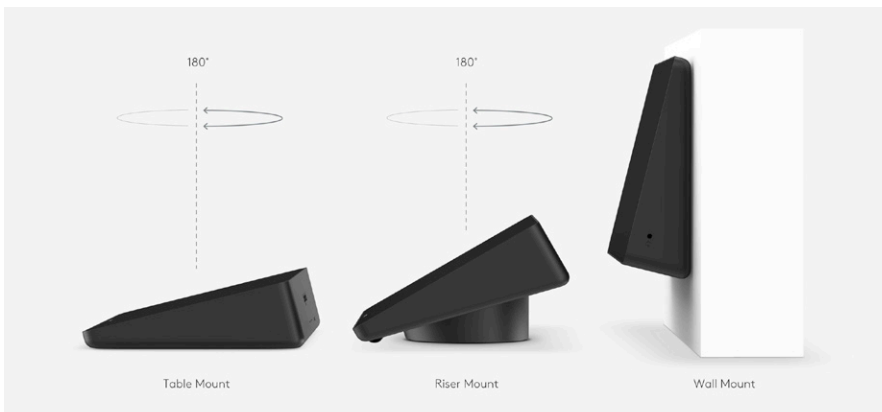

Rally Mounting Kit

Included with medium and large configurations

Securely position Rally Camera on wall or near ceiling

Low-profile speaker brackets provide "floating" appearance

Robust cable retention brackets keep connections tight

Rally Mic Pod

Modular microphones with RightSound for Logitech Rally

Auto-levels voices and suppresses noise for clear audio

Convenient mute control and indicator light

Connect up to seven Mic Pods for U-shaped tables and large rooms

Large room configurations include Rally Mic Pod Hub to simplify under-table cable routing

MOUNTS FOR LOGITECH TAP

Place the Logitech Tap touch controller on the tabletop, or add a mount for better security, convenience, and cable management.

The Table and Riser mounts fit in standard grommet holes and swivel 180° for operation from both sides of the table. The Wall mount saves space in smaller rooms.

TECH SPECS

	SMALL ROOM	MEDIUM ROOM	LARGE ROOM
			
Conference Camera	Logitech MeetUp	Logitech Rally (1 speaker, 1 mic pod)	Logitech Rally Plus (2 speakers, 2 mic pods)
Logitech Tap Touch Controller	✓	✓	✓
Logitech Strong USB 10m	✓	✓	✓
Chromebox Mount	✓	✓	✓
Google-Approved Chromebox	✓	✓	✓
Rally Mounting Kit	-	✓	✓
Rally Mic Pod Hub	-	-	✓
Optional Accessories	Tap Table Mount Tap Riser Mount Tap Wall Mount Logitech Strong USB 25m Expansion Mic for MeetUp TV Mount for MeetUp	Tap Table Mount Tap Riser Mount Tap Wall Mount Logitech Strong USB 25m Rally Mic Pod (up to 7 total) Rally Speaker (up to 2 total) Rally Mic Pod Hub	Tap Table Mount Tap Riser Mount Tap Wall Mount Logitech Strong USB 25m Rally Mic Pod (up to 7 total) Rally Mic Pod Hub
Support Resources	Printed Setup Guide Online Configuration Wizard Logitech Support Services	Printed Setup Guide Online Configuration Wizard Logitech Support Services	Printed Setup Guide Online Configuration Wizard Logitech Support Services
Warranty	2 year limited hardware warranty	2 year limited hardware warranty	2 year limited hardware warranty