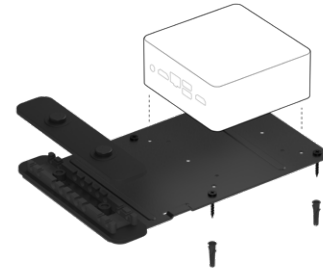

FEATURED COMPONENTS

Logitech Strong USB

SuperSpeed USB 10 Gbps cable

10m Included

25m Optional

The Logitech Tap touch controller connects to the meeting room Chromebox via Logitech Strong USB, a plenum-rated cable that offers 10 meters (32.8 feet) of reach. Even in larger rooms, you can position Tap for convenient operation while hiding the Chromebox in a credenza or behind display.

Aramid-reinforced for a durable connection between Tap and the Chromebox

Plenum-rated and Eca certified for runs in walls, raceways, and conduit

Optional 25 meter cable available for large rooms and long runs

Chromebox Mount

Mounting bracket with integrated cable retention

Compatible with Chromeboxes and SFF PCs with a 100mm VESA pattern

Integrated cable retention keeps connections tight

Secures computers and cables to walls and beneath tables