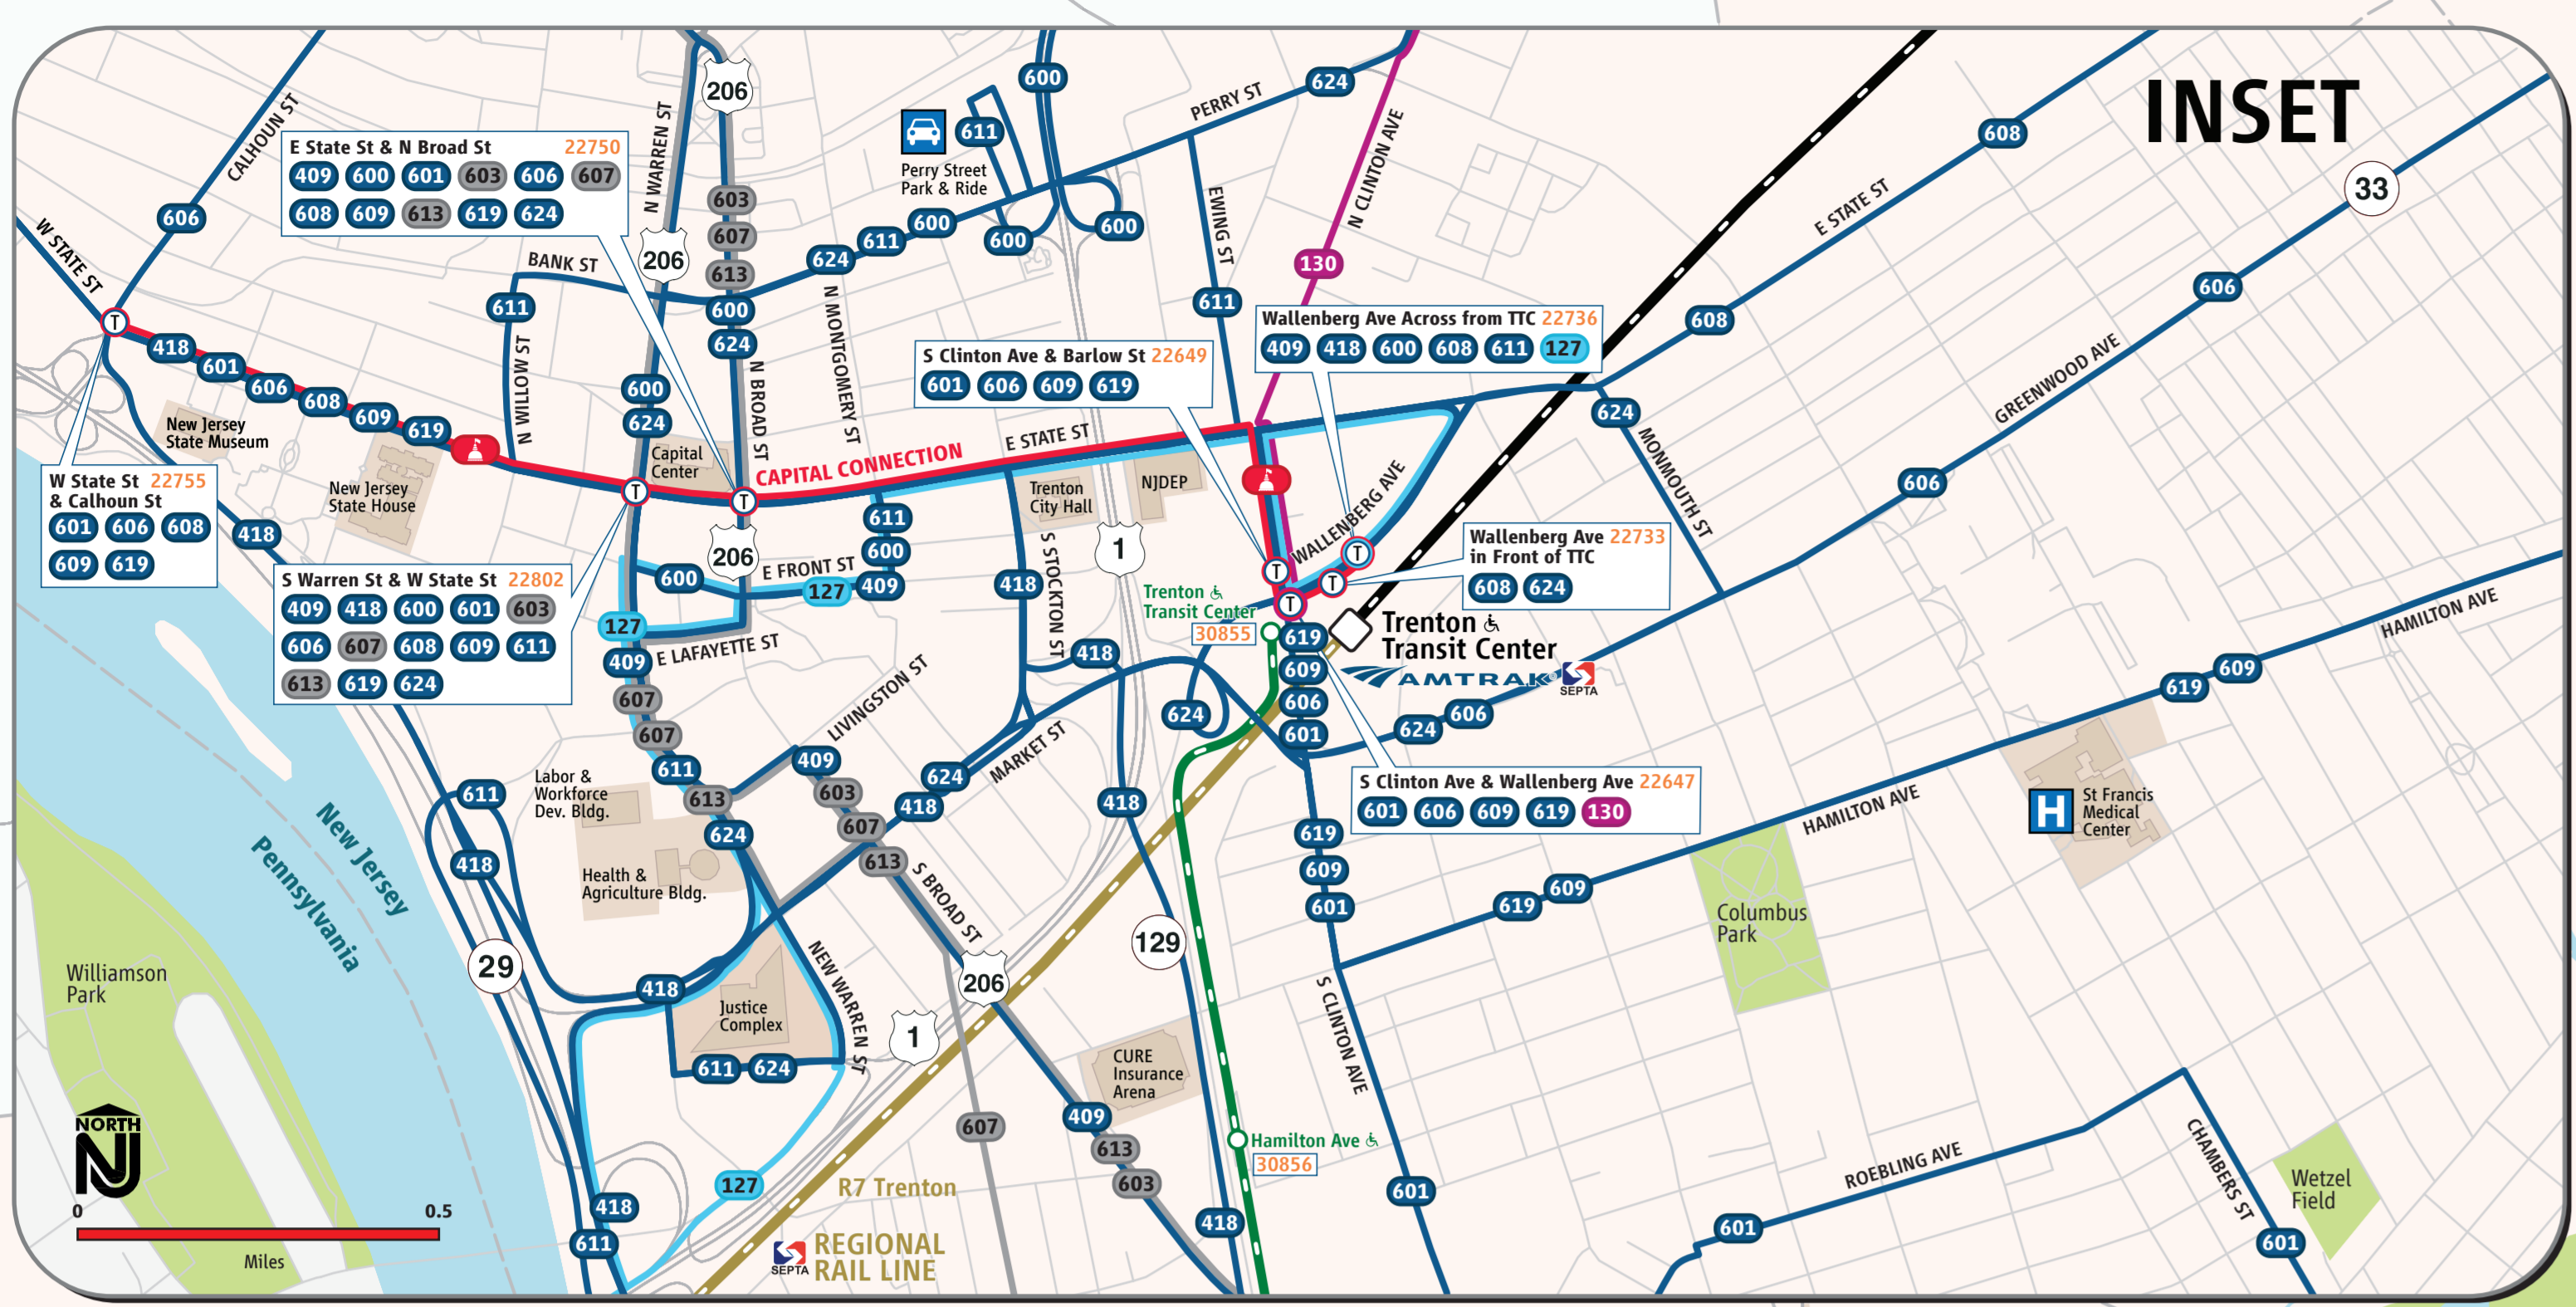

MERCER COUNTY RIDER GUIDE

NJ TRANSIT
The Way To Go

Regional Rail
NJ TRANSIT Rail Line
Northeast Corridor
Regional Rail Line
West Trenton Line
Trenton Line

Light Rail Service
River LINE

NJ TRANSIT Routes Serving Trenton Transit Center

- 609 Trenton - Willingboro - Philadelphia
- 610 Trenton Express
- 600 Trenton - Plainsboro (US 1 Corridor)
- 601 College of New Jersey - Trenton - Hamilton Marketplace
- 606 Princeton - Mercerville - Hamilton Marketplace
- 608 Hamilton - West Trenton
- 607 Ewing - Quaker Bridge Mall
- 611 Trenton - River View Plaza Circulator
- 612 College of New Jersey - Mercer County College
- 614 Pennington - East Trenton

NJ TRANSIT CAPITAL CONNECTION (serves 601, 606, 608, 609, 619)

- 601 Trenton Transit Center - Trenton City Hall - NJ State House - NJ State Museum

Connecting Service*

- 605 Mercer Mall - Hamilton Square - Hamilton Marketplace
- 602 Montgomery Township - Princeton - Quaker Bridge Mall
- 607 Ewing - Trenton - Independence Plaza
- 610 Princeton Seasonal Service
- 612 Lawrence - West Windsor - Princeton Junction
- 613 Mercer Mall - Yardville - Hamilton Marketplace

Private Carriers

Southeastern Pennsylvania Transportation Authority Bus Route
Referenced from www.septa.org/routechart

- 627 Trenton Transit Center - Oxford Valley Mall
- 628 Trenton Transit Center - East Brunswick - North Brunswick - East Brunswick - New York (P&B)