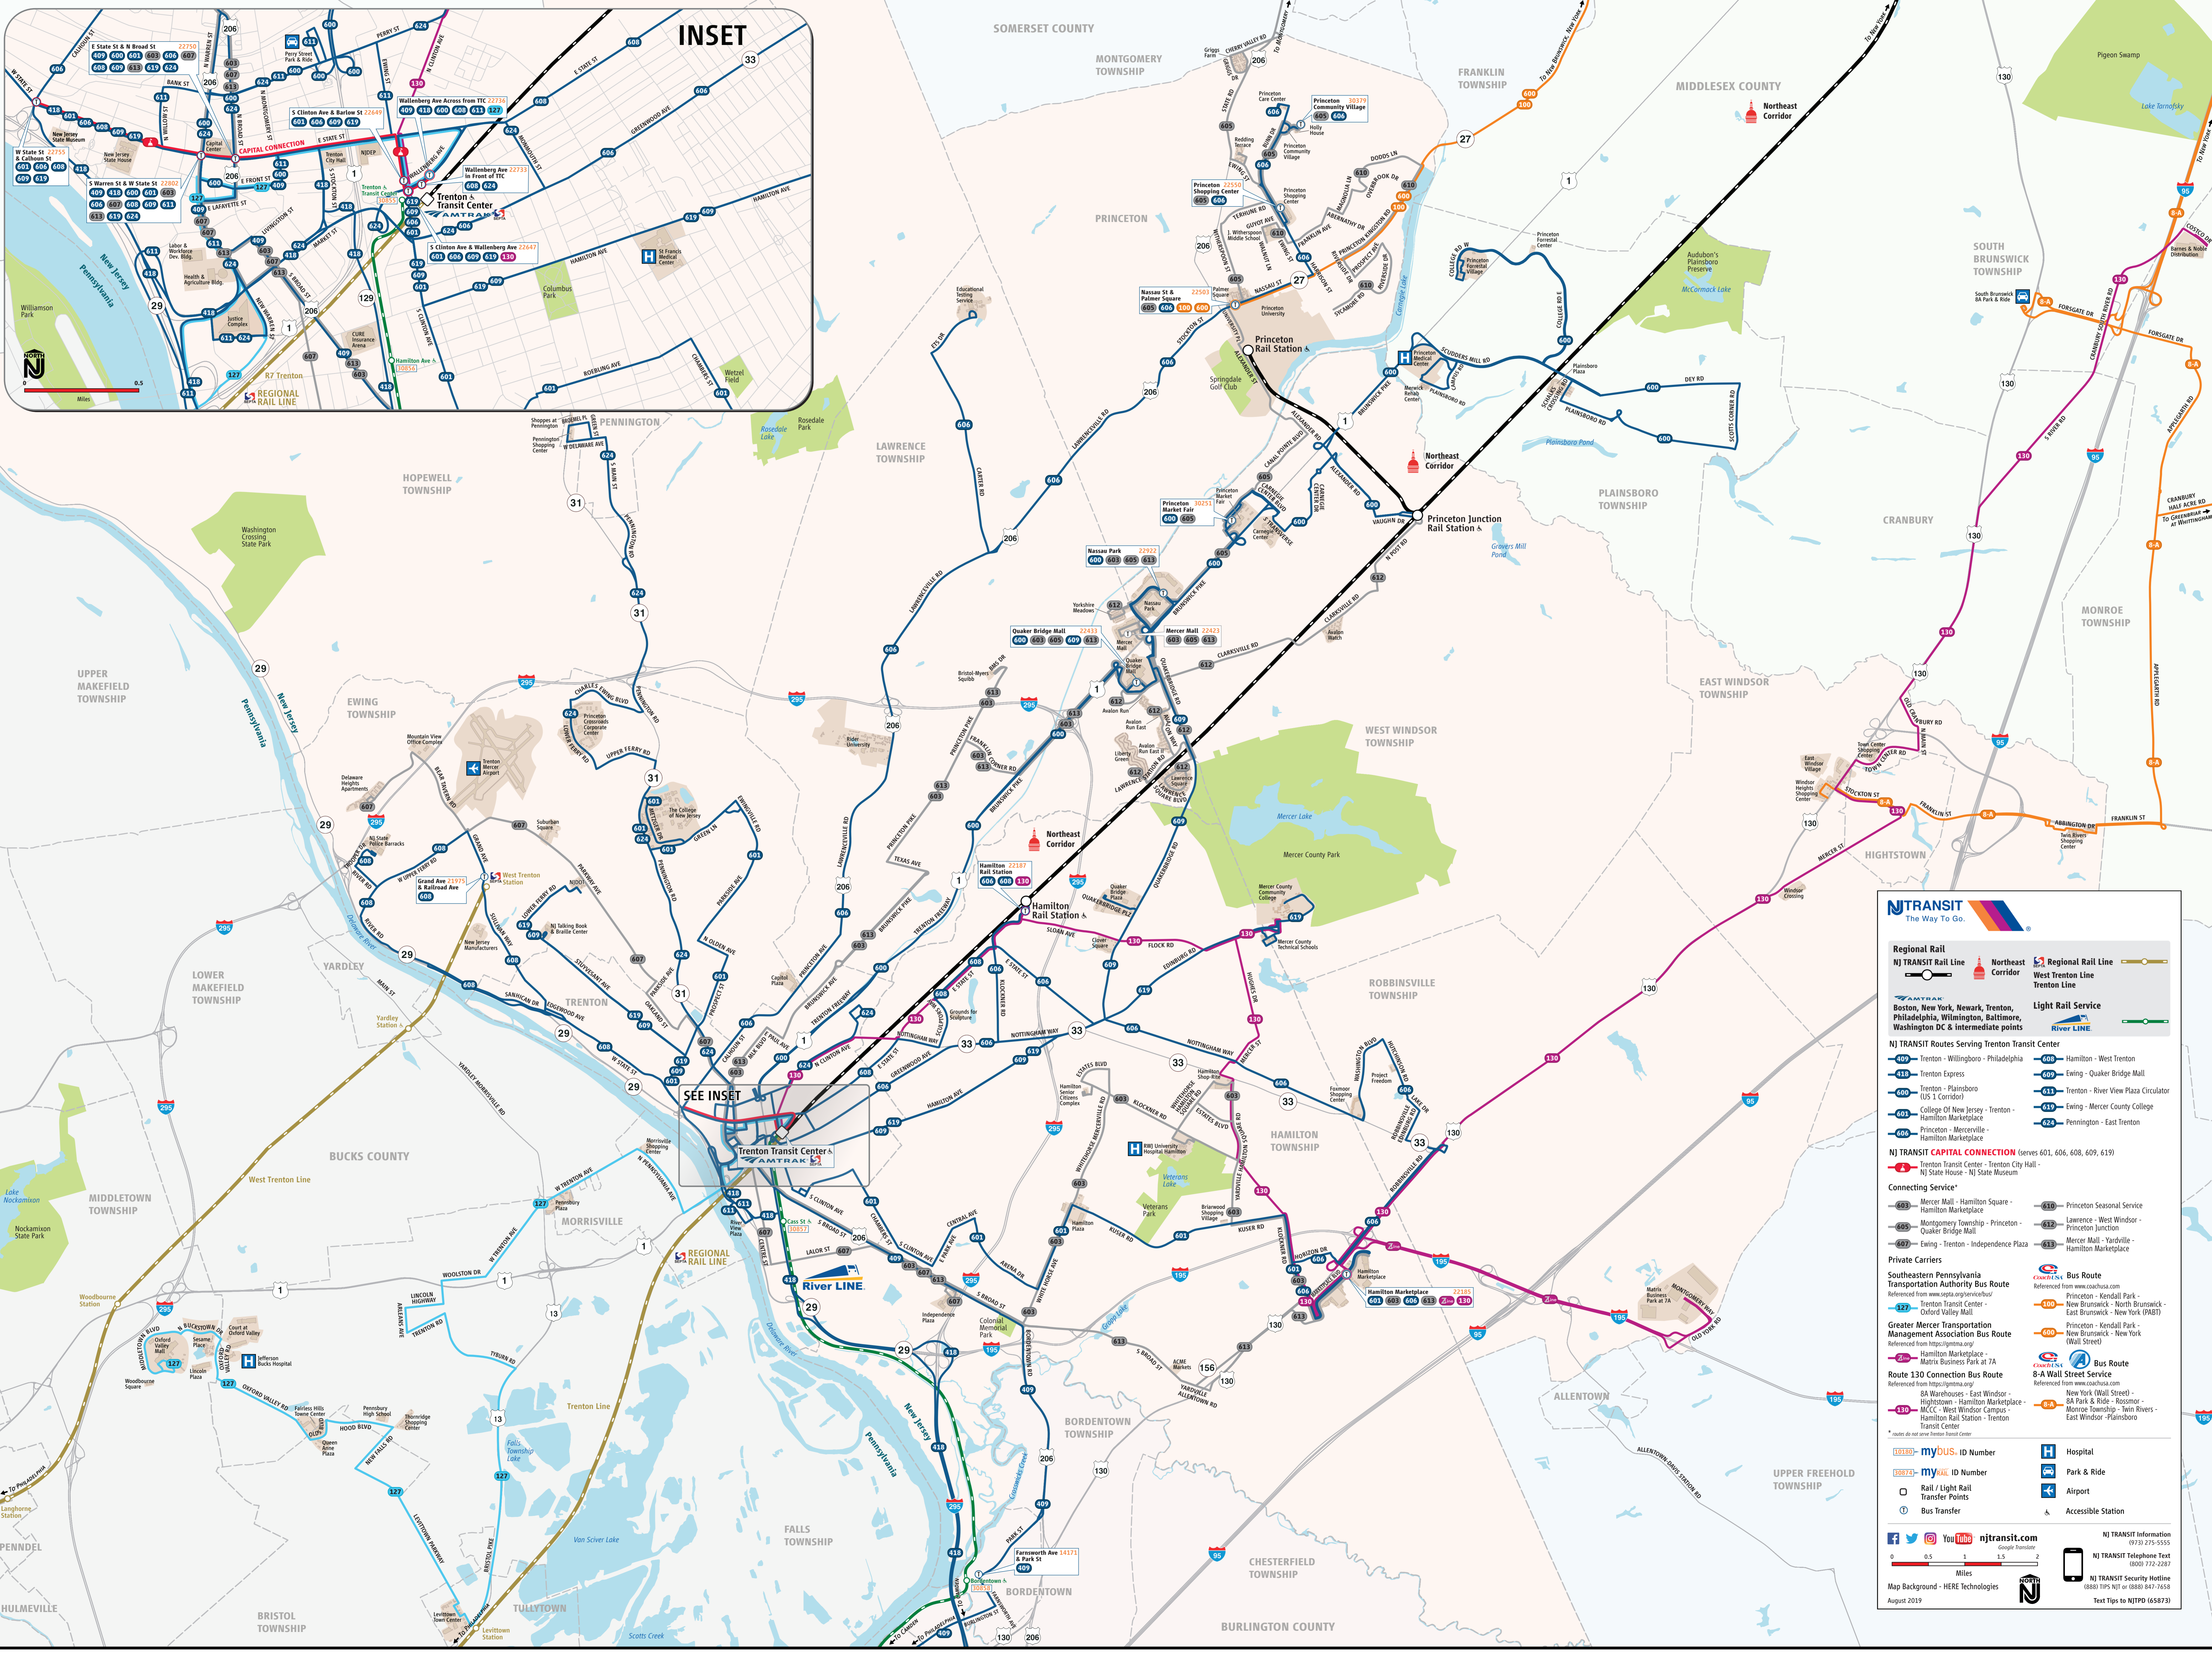

MERCER COUNTY RIDER GUIDE

NJ TRANSIT
The Way To Go

Regional Rail
NJ TRANSIT Rail Line
Northeast Corridor
Regional Rail Line
West Trenton Line
Trenton Line

Light Rail Service
River LINE

NJ TRANSIT Routes Serving Trenton Transit Center

- 609 Trenton - Willingboro - Philadelphia
- 610 Trenton Express
- 600 Trenton - Plainsboro (US 1 Corridor)
- 601 College of New Jersey - Trenton - Hamilton Marketplace
- 606 Princeton - Mercerville - Hamilton Marketplace
- 608 Hamilton - West Trenton
- 607 Ewing - Quaker Bridge Mall
- 611 Trenton - River View Plaza Circulator
- 612 College of New Jersey - Mercer County College
- 614 Pennington - East Trenton

NJ TRANSIT CAPITAL CONNECTION (serves 601, 606, 608, 609, 619)

- 601 Trenton Transit Center - Trenton City Hall - NJ State House - NJ State Museum

Connecting Service*

- 605 Mercer Mall - Hamilton Square - Hamilton Marketplace
- 602 Montgomery Township - Princeton - Quaker Bridge Mall
- 607 Ewing - Trenton - Independence Plaza
- 610 Princeton Seasonal Service
- 612 Lawrence - West Windsor - Princeton Junction
- 613 Mercer Mall - Yardville - Hamilton Marketplace

Private Carriers

Southeastern Pennsylvania Transportation Authority Bus Route
Referenced from www.septa.org/routechart

- 627 Trenton Transit Center - Oxford Valley Mall
- 628 Trenton Transit Center - East Brunswick - North Brunswick - East Brunswick - New York (P&B)