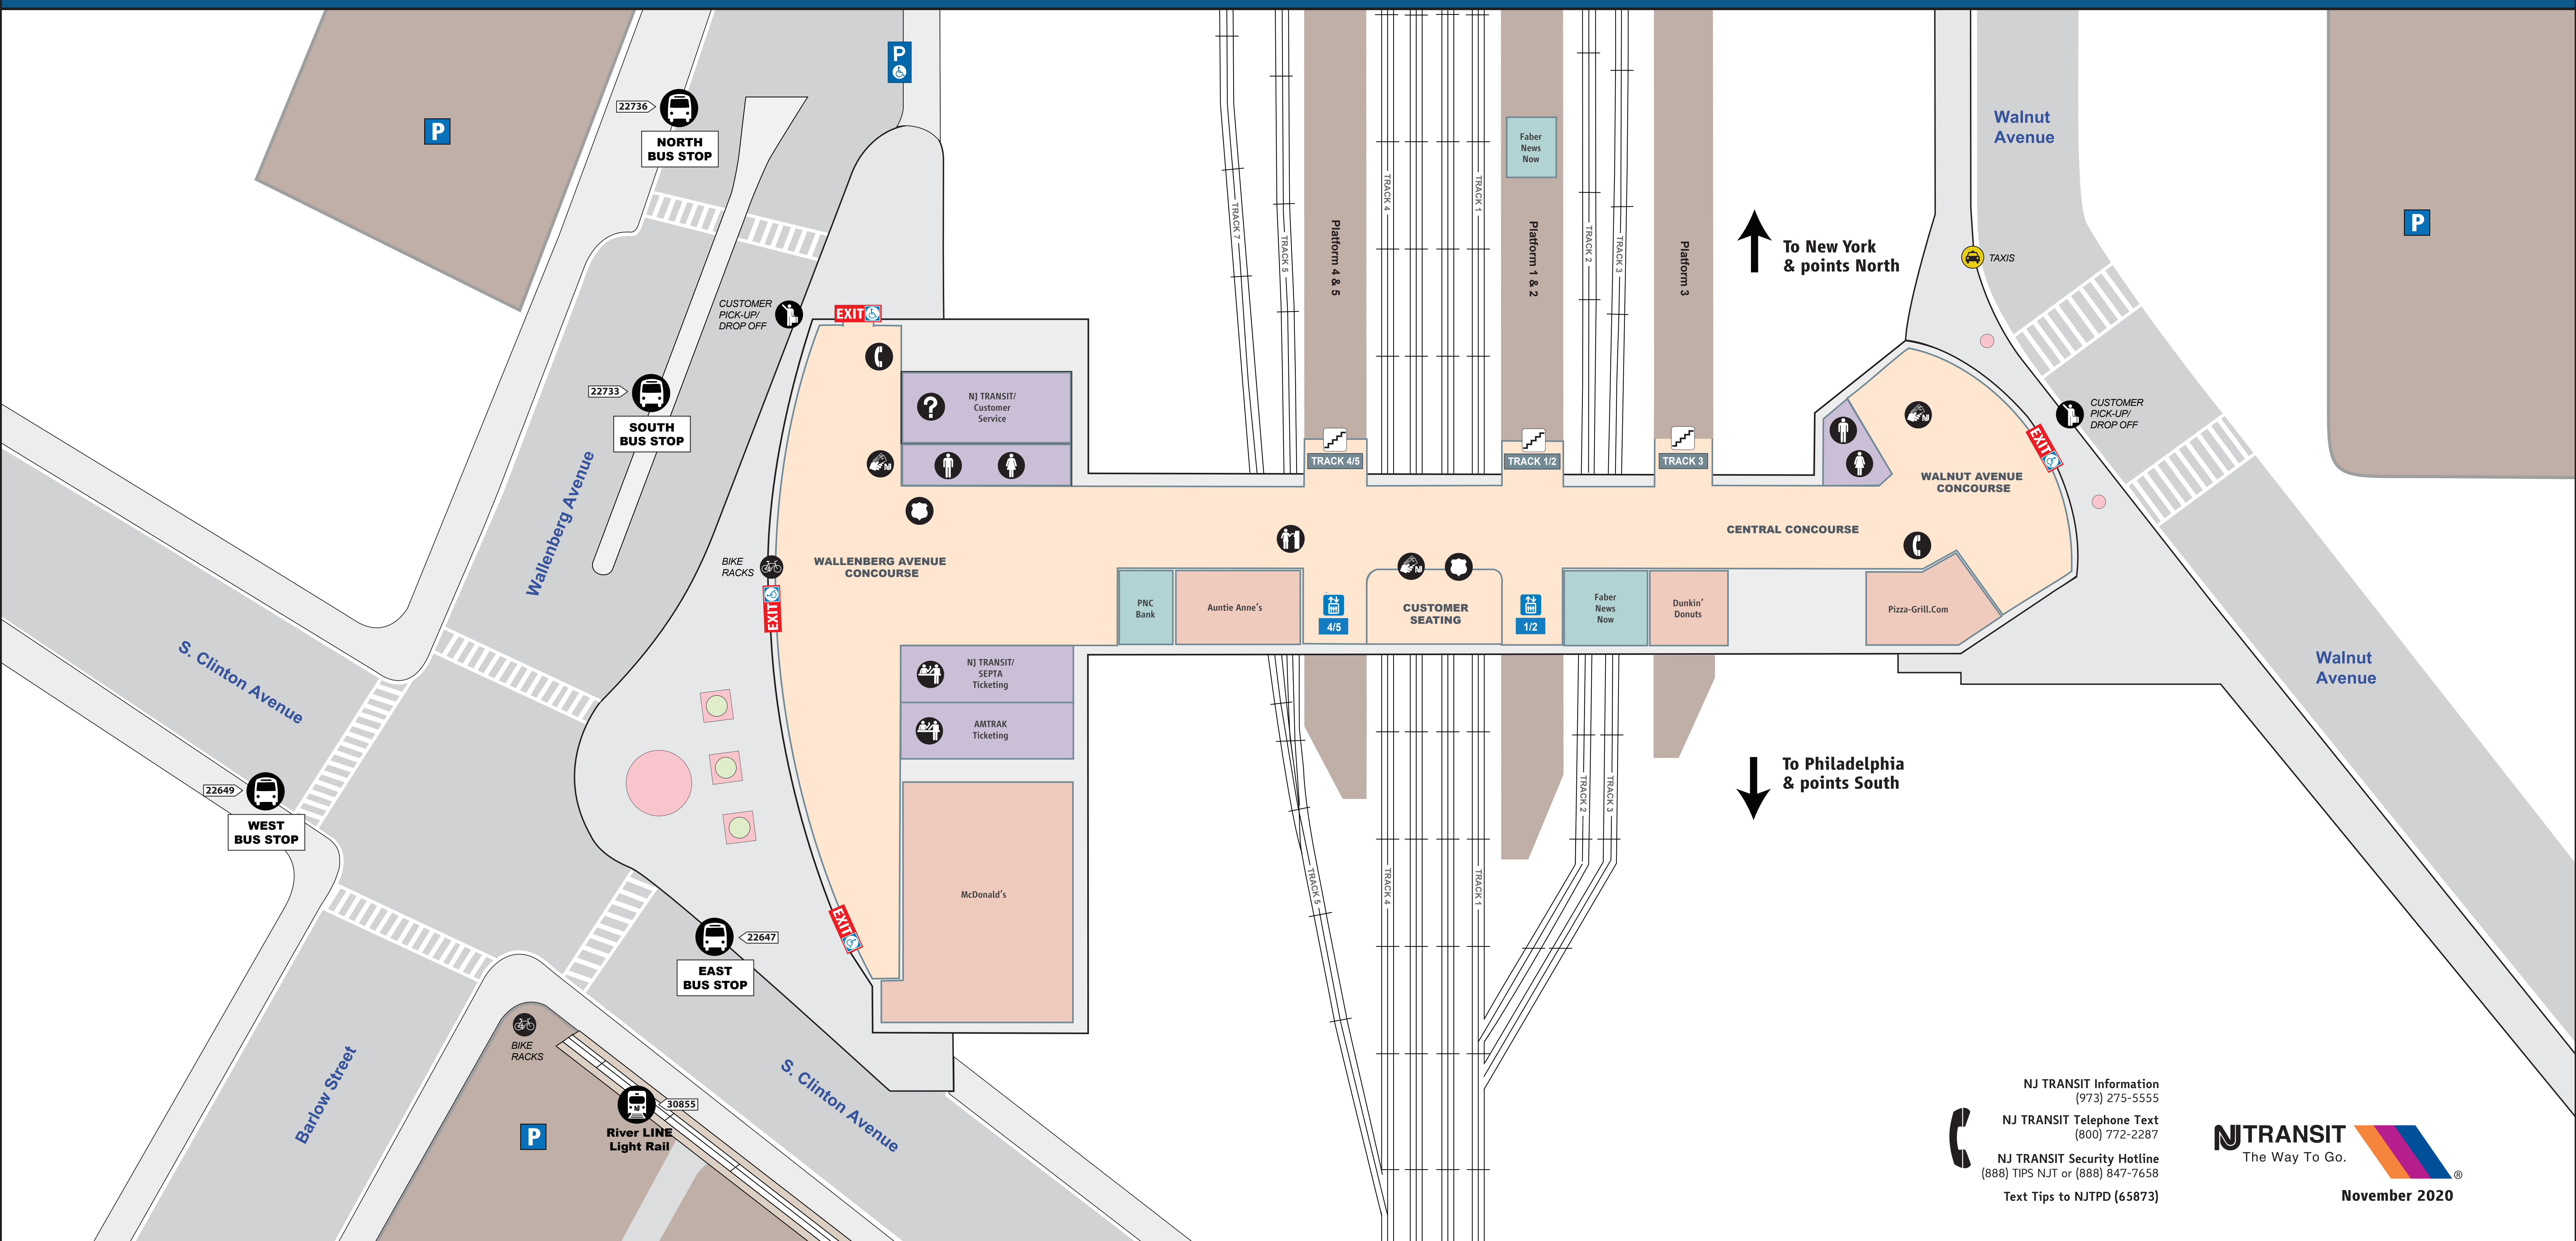

TRENTON TRANSIT CENTER

NJ TRANSIT Information
(973) 275-5555

NJ TRANSIT Telephone Text
(800) 772-2287

NJ TRANSIT Security Hotline
(888) TIPS NJT or (888) 847-7658

Text Tips to NJTPD (65873)

NJ TRANSIT
The Way To Go.

November 2020

LEGEND

RETAIL	ELEVATOR TO PLATFORM	TAXIS
FOOD	ACCESSIBLE ENTRANCES/EXITS	BIKE RACKS
SERVICES	STAIRS	TO TRAINS
WOMEN'S RESTROOM	PAY PHONE	RIVER LINE LIGHT RAIL
MEN'S RESTROOM	POLICE	BUSES
ATM MACHINE	CUSTOMER PICK-UP/DROP OFF	PARKING
INFORMATION	ACCESSIBLE PARKING	
TICKET OFFICE		
TICKET VENDING MACHINE (TVM)		

BUS SERVICE TO LOCAL AREA DESTINATIONS

DESTINATIONS	BUS STOP	ROUTE
COLLEGES AND UNIVERSITIES		
College of New Jersey (Ewing)	East	601
Mercer County College (West Windsor Twp.)	West	619
Mercer County Tech. School (West Windsor Twp.)	West	619
Princeton Junction (Princeton)	East	606
Rider University (Lawrence Twp.)	East	606
Thomas Edison State University (Trenton)	East	Capital Connection
GOVERNMENT OFFICES		
Federal Courts (Trenton)	East	Capital Connection
Hamilton Twp. Municipal Bldg. (Hamilton Twp.)	West	606
Lawrence Twp. Municipal Bldg. (Lawrence Twp.)	East	606
New Jersey State House (Trenton)	East	Capital Connection
New Jersey State House Annex (Trenton)	East	Capital Connection
NJ Department of Transportation (Ewing)	East	609
NJ Division of Motor Vehicles (Trenton)	East	Capital Connection
Riverview Plaza (Trenton)	North	611
Trenton City Hall (Trenton)	East	Capital Connection
HOSPITALS AND MEDICAL FACILITIES		
Morris Hall Rehabilitation Center (Trenton)	East	606
St. Francis Medical Center (Trenton)	West	609/619
Trenton Psychiatric Hospital (Trenton)	North	608

DESTINATIONS	BUS STOP	ROUTE
RECREATION		
Planetarium (Trenton)	East	Capital Connection
LIBRARIES		
Free Public Library of Trenton (Trenton)	North	608
State Library (Trenton)	South	Capital Connection
LANDMARKS/MUSEUMS		
Contemporary Club Victorian Museum (Trenton)	East	Capital Connection
Douglass House (Trenton)	East	Capital Connection
Meredith Havens Fire Museum (Trenton)	South	608
Old Barracks Museum (Trenton)	East	Capital Connection
State Archives & Galleries (Trenton)	East	Capital Connection
Trenton Visitors Center (Trenton)	East	Capital Connection
William Trent House Museum (Trenton)	South	624
MALLS/SHOPPING AREAS		
Foxmoor Shopping Center (Washington Twp.)	West	606
Hamilton Marketplace (Hamilton)	West	601/606
Mercer Mall (Lawrence Twp.)	East	600
Nassau Park/Wal-Mart (West Windsor)	East	600
Princeton Forrestal Village (Plainsboro)	East	600
Princeton Market Fair (West Windsor)	East	600
Princeton Shopping Center (Princeton)	East	606
Quaker Bridge Mall (Lawrence Twp.)	East	600