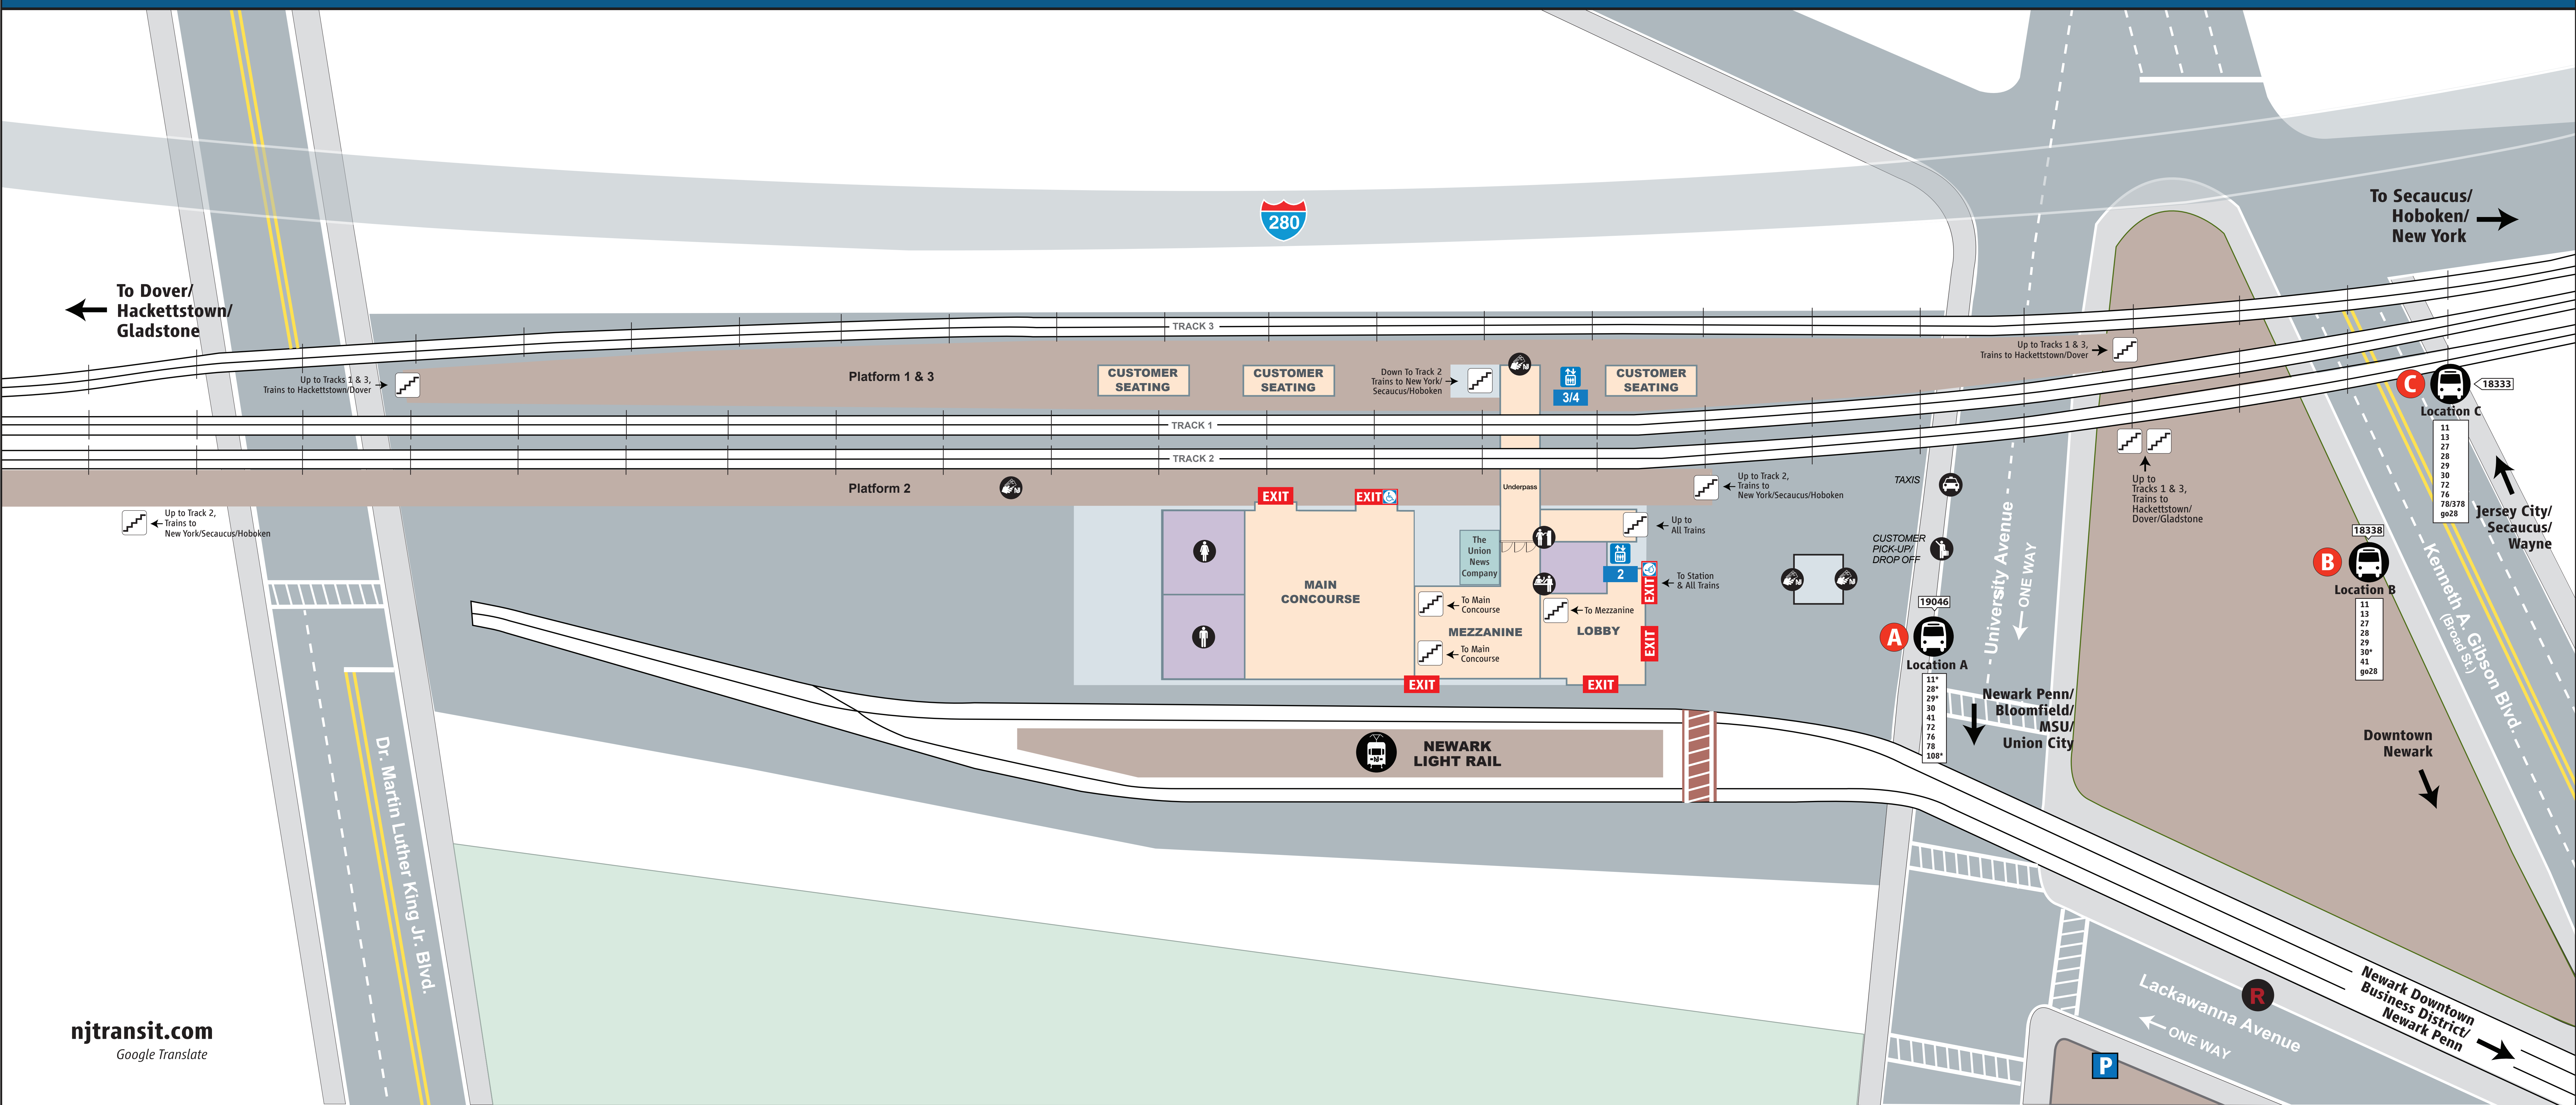

NEWARK BROAD STREET STATION

njtransit.com
Google Translate

LEGEND

- RETAIL
- FOOD
- SERVICES
- WOMEN'S RESTROOM
- MEN'S RESTROOM
- ATM
- TICKET VENDING MACHINE (TVM)
- TICKET OFFICE
- ENTRANCES/EXITS
- ACCESSIBLE ENTRANCES/EXITS
- ELEVATOR TO PLATFORM
- STAIRS
- PARKING
- RUTGERS SHUTTLE
- CUSTOMER PICK-UP/DROP OFF
- TAXIS
- TO TRAINS
- TO BUSES
- NEWARK LIGHT RAIL

BUS SERVICE TO LOCAL AREA DESTINATIONS

Destinations	Bus Stop Location/ Bus Stop ID	Route
COLLEGES AND UNIVERSITIES		
Berkeley College	B / 18338	13, 27, 30
Bloomfield College	B / 18338	11, 28, 29
Essex County College	A / 19046	Any, walk 1/2 block south from Raymond Blvd.
Montclair State University	C / 18333	28
NJIT	A / 19046	Any, walk 1 block west from Bleecker St.
Rutgers Business School	B / 18338	13, 27, 30, 76
Rutgers Newark	A / 19046	Any
Seton Law School	A / 19046	Any
UMDNJ	A / 19046	Any, transfer on Market St. to 21, 34
GOVERNMENT OFFICES		
Essex County Court House	B / 18338	Any, transfer on Market St. to 21, 34
Newark City Hall	B / 18338	13, 27, 29, 41
Rodino Federal Building and Court House	B / 18338	Any
HOSPITALS AND MEDICAL FACILITIES		
St. Michael's Medical Center	A / 19046	41, 72, 108
University Hospital	B / 18338	Any, transfer on Market St. to 21, 34
LANDMARKS		
Newark Liberty International Airport	B / 18338	go28
Newark Penn Station	A / 19046	Any, Newark Light Rail
NJ TRANSIT Headquarters	A / 19046	Any, Newark Light Rail
MALLS/SHOPPING AREAS		
Clifton Commons	C / 18333	13
Jersey Gardens	B / 18338	Any, transfer at Branford Place to 40
Willowbrook Mall	C / 18333	11, 29

BUS SERVICE TO LOCAL AREA DESTINATIONS

LOCATION A	LOCATION B	LOCATION C
11* Newark	11 Newark	11 Montclair St. Univ. / Willowbrook
28* Newark	13 Broad Street / Clinton Avenue	13 Clinton Avenue
29* Newark	27 Mt. Prospect	27 Mt. Prospect
30 Newark	28 Newark	28 Montclair St. Univ. / Willowbrook
41 Park Avenue	29 Newark	29 Bloomfield Avenue
72 Newark	30* Newark	30 North Arlington / Kearny
76 Newark	41 Park Avenue	72 Paterson / Bloomfield
78 Newark	go28 Newark / Newark Airport	76 Hackensack
108* Newark / New York		78 / 378 Secaucus
		go28 Newark Airport

*Limited Service
Check schedule or njtransit.com for more information

TRAIN INFORMATION